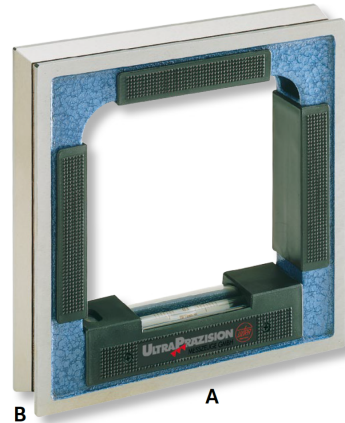

Engineer's levels ULTRA active in wooden box

Square frame, special cast-iron

200x200x40mm (0,3)

Product number: 1745103

EAN / GTIN: 4066918068736

Customs code: 90318020

Delivery method: Parcel delivery service

Weight: 3.8kg

Product description

- DIN 877
- Special cast-iron frame
- Insulated pads
- 4 measuring faces, 3 with V grooves
- Longitudinal and lateral vials

Delivered in a wooden case

! Levels for large shaft-Ø or with magnetic faces on request.

Technical Data

Size: 200x200x40mm (0,3)

Article number: 1745103

Brand: ULTRA

A x B: 200x200x40mm

Sensitivity mm/m: 0,3

Weight: 3.8kg