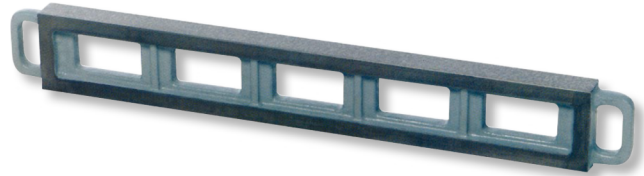

## Straightedges, special cast iron

### 2000x80x200mm GG-1

**Product number:** 1673105  
**EAN / GTIN:** 4066918065162  
**Customs code:** 90172039  
**Delivery method:** Truck freight  
**Weight:** 90kg

### Product description

- DIN 876
- With lightening holes
- 2 handles
- 2 longitudinal surfaces plane parallel-machined

### Technical Data

**Size:** 2000x80x200mm GG-1  
**Article number:** 1673105  
**Brand:** ULTRA  
**Dimension:** 2000x80x200mm  
**Grade:** 1  
**Parallelism:** 0,03mm  
**Weight:** 90kg