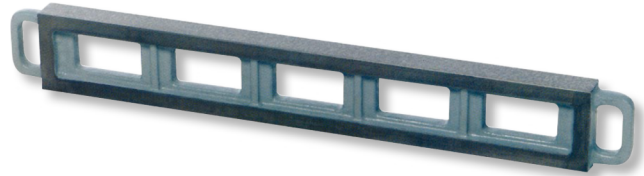

Straightedges, special cast iron

2000x80x200mm GG-1

Product number: 1673105
EAN / GTIN: 4066918065162
Customs code: 90172039
Delivery method: Truck freight
Weight: 90kg

Product description

- DIN 876
- With lightening holes
- 2 handles
- 2 longitudinal surfaces plane parallel-machined

Delivered in individual packages

1672 1..: Grade 0
1673 1..: Grade 1
1668 5..: Storage box

! Other sizes and higher accuracy grades on [request](#).

Technical Data

Size: 2000x80x200mm GG-1
Article number: 1673105
Brand: ULTRA
Dimension: 2000x80x200mm
Grade: 1
Parallelism: 0,03mm
Weight: 90kg