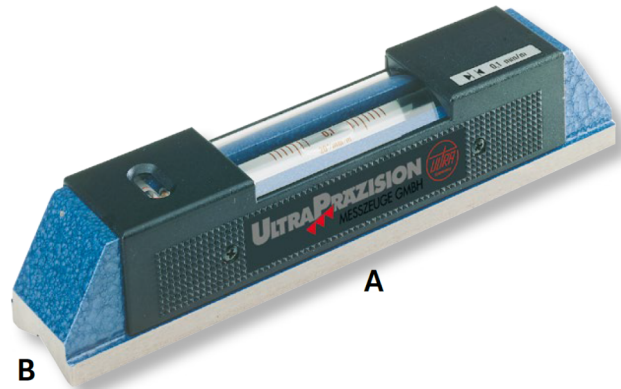

Engineer's levels ULTRA active in wooden box
Horizontal model, special cast-iron
200x42mm (0,3)

Product number: 1740102

EAN / GTIN: 4066918068460

Customs code: 90318020

Delivery method: Parcel delivery service

Weight: 1.4kg

Product description

- DIN 877
- Special cast-iron base
- Insulated pads
- 1 V base
- Longitudinal and lateral vials

Delivered in a wooden case

! Levels for large shaft-Ø or with magnetic surfaces on request.

Technical Data

Size: 200x42mm (0,3)

Article number: 1740102

Brand: ULTRA

A x B: 200mm

Sensitivity mm/m: 0,3

Weight: 1.4kg