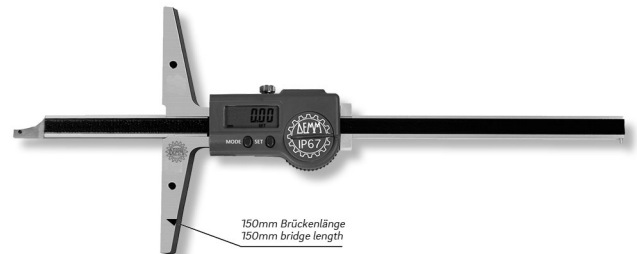

**Digital depth calipers DIGI LARGE R/L BRIDGE**  
**inox in box, with bevelled point**  
**300x150/0,01mm IP67**

**Product number:** 1852110ip  
**EAN / GTIN:** 4066918071361  
**Manufacturer number:** 00580  
**Customs code:** 90173000  
**Delivery method:** Parcel delivery service  
**Weight:** 0.43kg

## Product description

- Works standard
- Protection class IP67, Sylvac System
- Locking screw
- Bar cross section 12x4mm
- Hardened stainless steel
- Large LCD display
- Extra long measuring bridge optional

## Technical Data

<b>Size:</b>	300x150/0,01mm IP67
<b>Article number:</b>	1852110ip
<b>Brand:</b>	DEMM
<b>Manufacturer number:</b>	00580
<b>Accuracy:</b>	0,02mm
<b>Bridge length:</b>	150mm
<b>Data output:</b>	Proximity
<b>Locking screw:</b>	Yes
<b>Material stainless steel:</b>	Hardened
<b>Measuring range:</b>	300mm / 12 inch
<b>Protection class:</b>	IP67
<b>Reading:</b>	0,01mm / .0005 inch
<b>Weight:</b>	0.43kg