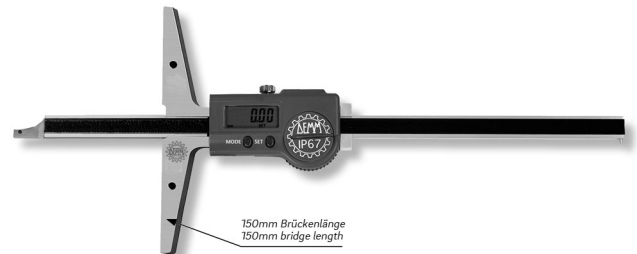

Digital depth calipers DIGI LARGE R/L BRIDGE
inox in box, with bevelled point
300x150/0,01mm IP67

Product number: 1852110ip
EAN / GTIN: 4066918071361
Manufacturer number: 00580
Customs code: 90173000
Delivery method: Parcel delivery service
Weight: 0.43kg

Product description

- Works standard
- Protection class IP67, Sylvac System
- Locking screw
- Bar cross section 12x4mm
- Hardened stainless steel
- Large LCD display
- Extra long measuring bridge optional

Delivered in a case

Functions:

- On/Off
- Auto-On by sliding
- mm/inch commutation
- Zero setting at any position
- ABS function (fixed 0 point)
- Absolute system
- Preset function \pm
- Hold function
- Data output Proximity

Technical Data

Size:	300x150/0,01mm IP67
Article number:	1852110ip
Brand:	DEMM
Manufacturer number:	00580
Accuracy:	0,02mm
Bridge length:	150mm
Data output:	Proximity
Locking screw:	Yes
Material stainless steel:	Hardened
Measuring range:	300mm / 12 inch
Protection class:	IP67
Reading:	0,01mm / .0005 inch
Weight:	0.43kg