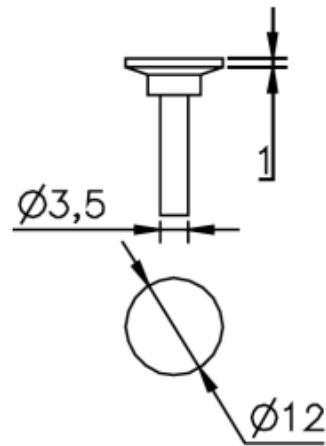

**Measuring inserts (pair)**  
**with shaft  $\varnothing$  3,5mm**  
 **$\varnothing$  3,5/12mm**

**Product number:** 1159904  
**EAN / GTIN:** 4066918020024  
**Manufacturer number:** 03023  
**Customs code:** 90318020  
**Delivery method:** Parcel delivery service  
**Weight:** 0.02kg

Product description

Delivered in a package (pair)

Technical Data

**Size:**  $\varnothing$  3,5/12mm  
**Article number:** 1159904  
**Brand:** DEMM  
**Manufacturer number:** 03023  
**Dimension:**  $\varnothing$  3,5/12mm  
**Material:** Hardened steel  
**Weight:** 0.02kg