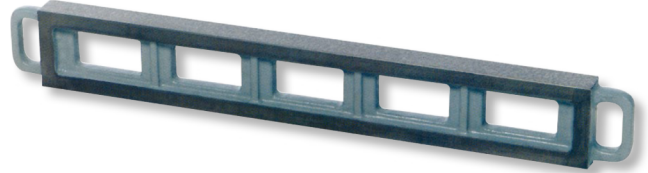

Straightedges, special cast iron

1000x56x140mm GG-0

Product number: 1672103
EAN / GTIN: 4066918065094
Customs code: 90172039
Delivery method: Truck freight
Weight: 27kg

Product description

- DIN 876
- With lightening holes
- 2 handles
- 2 longitudinal surfaces plane parallel-machined

Delivered in individual packages

1672 1..: Grade 0
1673 1..: Grade 1
1668 5..: Storage box

! Other sizes and higher accuracy grades on [request](#).

Technical Data

Size: 1000x56x140mm GG-0
Article number: 1672103
Brand: ULTRA
Dimension: 1000x56x140mm
Grade: 0
Parallelism: 0,008mm
Weight: 27kg