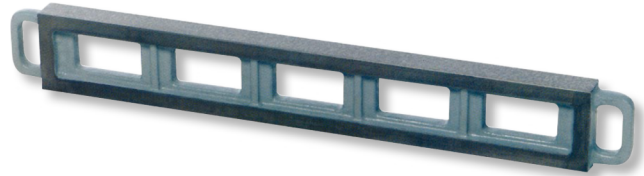

Straightedges, special cast iron

1000x56x140mm GG-0

Product number: 1672103

EAN / GTIN: 4066918065094

Customs code: 90172039

Delivery method: Truck freight

Weight: 27kg

Product description

- DIN 876
- With lightening holes
- 2 handles
- 2 longitudinal surfaces plane parallel-machined

Delivered in individual packages

1672 1..: Grade 0

1673 1..: Grade 1

1668 5..: Storage box

! Other sizes and higher accuracy grades on [request](#).

Technical Data

Size: 1000x56x140mm GG-0

Article number: 1672103

Brand: ULTRA

Dimension: 1000x56x140mm

Grade: 0

Parallelism: 0,008mm

Weight: 27kg