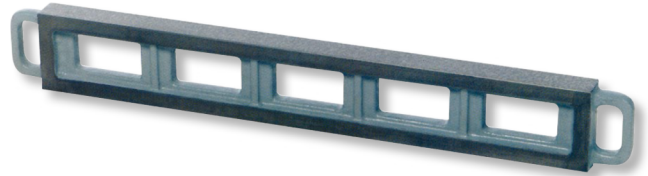

## Straightedges, special cast iron

### 1000x56x140mm GG-0

**Product number:** 1672103

**EAN / GTIN:** 4066918065094

**Customs code:** 90172039

**Delivery method:** Truck freight

**Weight:** 27kg

### Product description

- DIN 876
- With lightening holes
- 2 handles
- 2 longitudinal surfaces plane parallel-machined

### Technical Data

**Size:** 1000x56x140mm GG-0

**Article number:** 1672103

**Brand:** ULTRA

**Dimension:** 1000x56x140mm

**Grade:** 0

**Parallelism:** 0,008mm

**Weight:** 27kg