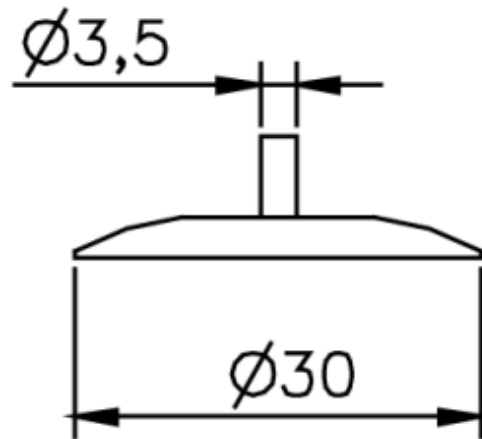

**Measuring inserts (pair)**  
**with shaft  $\varnothing$  3,5mm**  
 **$\varnothing$ 3,5/30mm**

**Product number:** 1159912  
**EAN / GTIN:** 4066918020109  
**Manufacturer number:** 03034  
**Customs code:** 90318020  
**Delivery method:** Parcel delivery service  
**Weight:** 0.02kg

Product description

Delivered in a package (pair)

Technical Data

**Size:**  $\varnothing$ 3,5/30mm  
**Article number:** 1159912  
**Brand:** DEMM  
**Manufacturer number:** 03034  
**Dimension:**  $\varnothing$ 3,5/30mm  
**Material:** Hardened steel  
**Weight:** 0.02kg