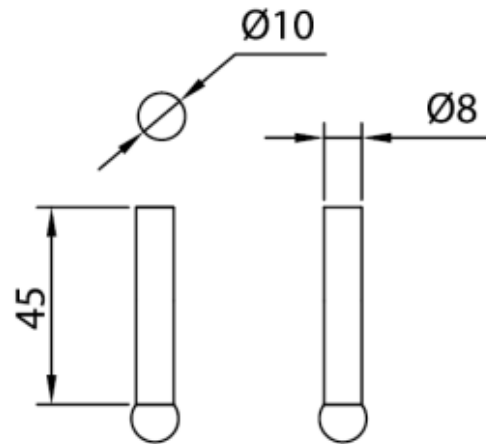

**Probes with ball (pair)**  
**for DEMM universal comparative measuring instruments**  
**Ø 10 / Ø 8x45mm**

**Product number:** 1390301  
**EAN / GTIN:** 4066918051660  
**Manufacturer number:** 00298  
**Customs code:** 90179000  
**Delivery method:** Parcel delivery service  
**Weight:** 0.04kg

### Product description

- Hardened special steel
- Suitable for QUICK CHECK No. CIRCE No. 1390 1.. / 1390 2.. , No. 1851 8.. with and without ip, PEGASO P No. 1851 9.. , PLATON No. 1399 1.. / 1399 2.. / 1398 5.. / 1398 6.. and GEA No. 1399 6..

### Technical Data

**Size:** Ø 10 / Ø 8x45mm  
**Article number:** 1390301  
**Brand:** DEMM  
**Manufacturer number:** 00298  
**Clamping shaft:** Ø 8mm  
**Dimension:** Ø 10 / Ø 8x45mm  
**Material:** Hardened steel  
**Type:** With ball  
**Weight:** 0.04kg