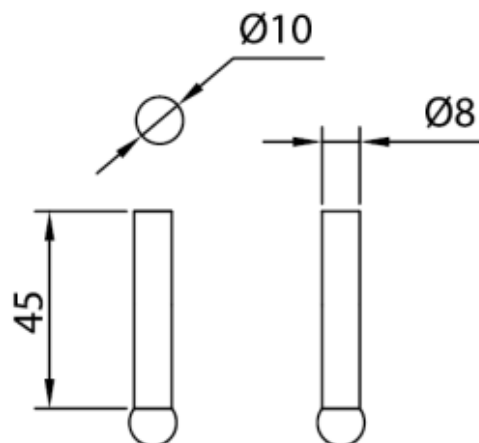

**Probes with ball (pair)**  
**for DEMM universal comparative measuring instruments**  
**Ø 10 / Ø 8x45mm**

**Product number:** 1390301  
**EAN / GTIN:** 4066918051660  
**Manufacturer number:** 00298  
**Customs code:** 90179000  
**Delivery method:** Parcel delivery service  
**Weight:** 0.04kg

### Product description

- Hardened special steel
- Suitable for QUICK CHECK No. CIRCE No. 1390 1.. / 1390 2.. , No. 1851 8.. with and without ip, PEGASO P No. 1851 9.. , PLATON No. 1399 1.. / 1399 2.. / 1398 5.. / 1398 6.. and GEA No. 1399 6..

### Technical Data

**Size:** Ø 10 / Ø 8x45mm  
**Article number:** 1390301  
**Brand:** DEMM  
**Manufacturer number:** 00298  
**Clamping shaft:** Ø 8mm  
**Dimension:** Ø 10 / Ø 8x45mm  
**Material:** Hardened steel  
**Type:** With ball  
**Weight:** 0.04kg