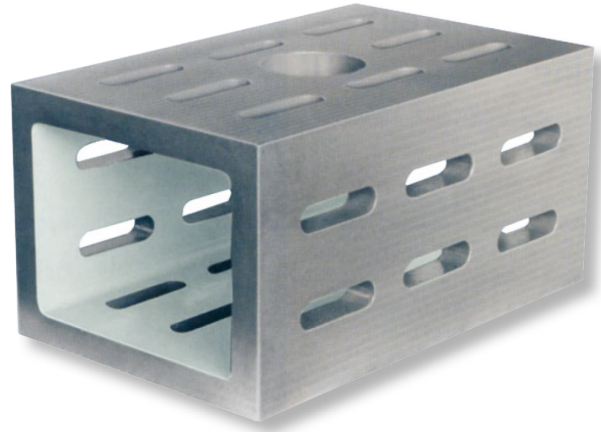

Clamping cubes, special cast iron with clamping slots

500x300x250mm 22mm GG-3

Product number: 1462204

EAN / GTIN: 4066918055026

Customs code: 90172039

Delivery method: Truck freight

Weight: 85kg

Product description

- DIN 875 / DIN 876
- 4 side faces with clamping slots
- 2 open side faces

Delivered in individual packages

1462 1..: Grade 1 (grinded)

1462 2..: Grade 3 (milled/planed)

! Larger dimensions, higher accuracy and several cubes machined in the same dimensions on [request](#).

Technical Data

Size: 500x300x250mm 22mm GG-3

Article number: 1462204

Brand: ULTRA

Dimension: 500x300x250mm

Grade: 3

Slot width: 22mm

Weight: 85kg