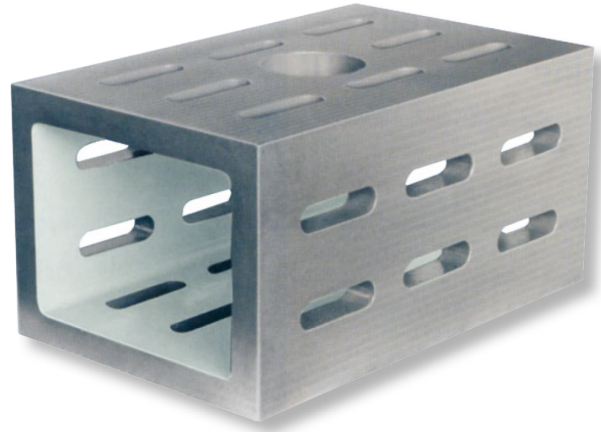

## Clamping cubes, special cast iron with clamping slots

**500x300x250mm 22mm GG-3**

**Product number:** 1462204

**EAN / GTIN:** 4066918055026

**Customs code:** 90172039

**Delivery method:** Truck freight

**Weight:** 85kg

### Product description

- DIN 875 / DIN 876
- 4 side faces with clamping slots
- 2 open side faces

#### Delivered in individual packages

**1462 1..:** Grade 1 (grinded)

**1462 2..:** Grade 3 (milled/planed)

**! Larger dimensions, higher accuracy and several cubes machined in the same dimensions on request.**

### Technical Data

**Size:** 500x300x250mm 22mm GG-3

**Article number:** 1462204

**Brand:** ULTRA

**Dimension:** 500x300x250mm

**Grade:** 3

**Slot width:** 22mm

**Weight:** 85kg