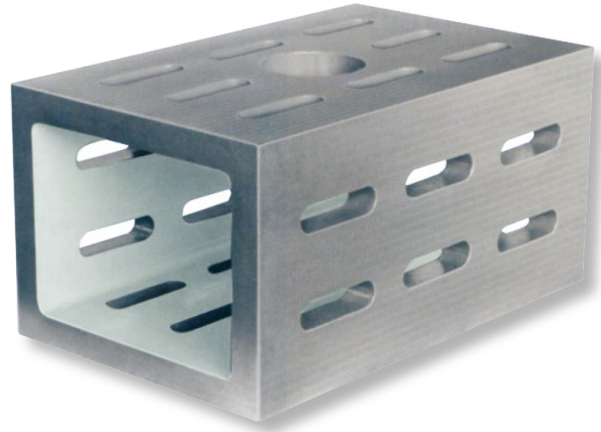

Clamping cubes, special cast iron with clamping slots

500x300x250mm 22mm GG-3

Product number: 1462204

EAN / GTIN: 4066918055026

Customs code: 90172039

Delivery method: Truck freight

Weight: 85kg

Product description

- DIN 875 / DIN 876
- 4 side faces with clamping slots
- 2 open side faces

Delivered in individual packages

1462 1..: Grade 1 (grinded)

1462 2..: Grade 3 (milled/planed)

! Larger dimensions, higher accuracy and several cubes machined in the same dimensions on request.

Technical Data

Size: 500x300x250mm 22mm GG-3

Article number: 1462204

Brand: ULTRA

Dimension: 500x300x250mm

Grade: 3

Slot width: 22mm

Weight: 85kg