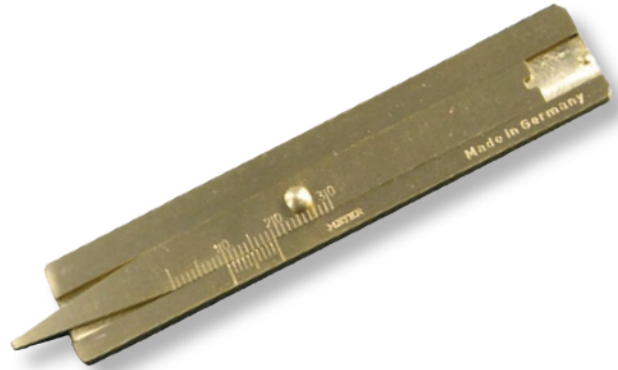

Tyre tread depth gauges

30/20mm 1/10mm

Product number: 5174101

EAN / GTIN: 4066918099051

Customs code: 90173000

Delivery method: Parcel delivery service

Weight: 0.03kg

Product description

- Hard brass

Delivered in individual packages

! Stainless steel version on [request](#).

Technical Data

Size: 30/20mm 1/10mm

Article number: 5174101

Brand: ULTRA

Bridge length: 20mm

Measuring range: 30mm

Reading: 1/10mm

Weight: 0.03kg