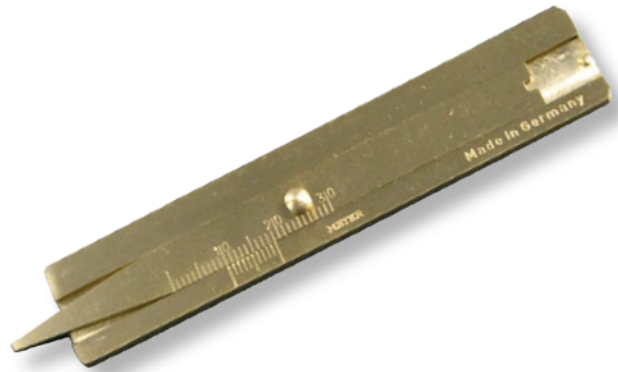

Tyre tread depth gauges

30/20mm 1/10mm

Product number: 5174101

EAN / GTIN: 4066918099051

Customs code: 90173000

Delivery method: Parcel delivery service

Weight: 0.03kg

Product description

- Hard brass

Delivered in individual packages

! Stainless steel version on [request](#).

Technical Data

Size: 30/20mm 1/10mm

Article number: 5174101

Brand: ULTRA

Bridge length: 20mm

Measuring range: 30mm

Reading: 1/10mm

Weight: 0.03kg