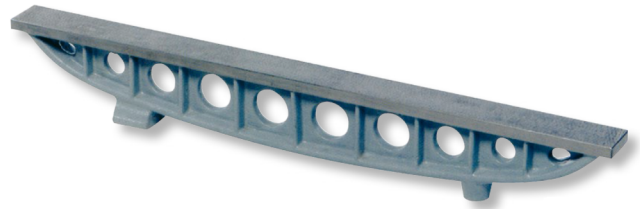

Straightedges, special cast iron

3000x90mm GG-0

Product number: 1666107
EAN / GTIN: 4066918064691
Customs code: 90172039
Delivery method: Truck freight
Weight: 189kg

Product description

- DIN 876
- With lightening holes

Delivered in individual packages

1666 1..: Grade 0

1667 1..: Grade 1

! Other sizes and higher accuracy grades on [request](#).

Technical Data

Size: 3000x90mm GG-0
Article number: 1666107
Brand: ULTRA
Dimension: 3000x90mm
Flatness: 0,016mm
Grade: 0
Weight: 189kg