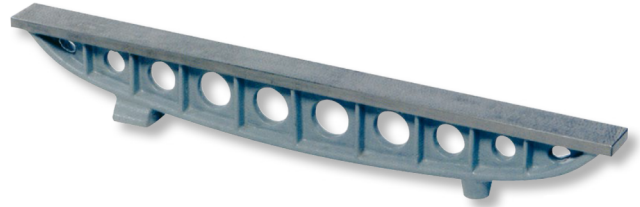

## Straightedges, special cast iron

### 3000x90mm GG-0

**Product number:** 1666107  
**EAN / GTIN:** 4066918064691  
**Customs code:** 90172039  
**Delivery method:** Truck freight  
**Weight:** 189kg

### Product description

- DIN 876
- With lightening holes

### Technical Data

**Size:** 3000x90mm GG-0  
**Article number:** 1666107  
**Brand:** ULTRA  
**Dimension:** 3000x90mm  
**Flatness:** 0,016mm  
**Grade:** 0  
**Weight:** 189kg