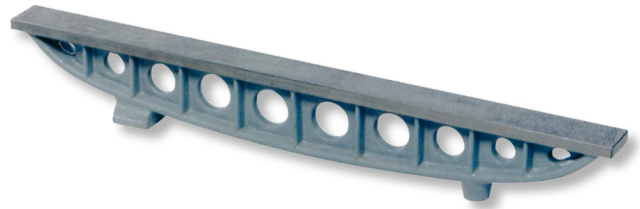

## Straightedges, special cast iron

### 3000x90mm GG-0

**Product number:** 1666107  
**EAN / GTIN:** 4066918064691  
**Customs code:** 90172039  
**Delivery method:** Truck freight  
**Weight:** 189kg

### Product description

- DIN 876
- With lightening holes

### Technical Data

**Size:** 3000x90mm GG-0  
**Article number:** 1666107  
**Brand:** ULTRA  
**Dimension:** 3000x90mm  
**Flatness:** 0,016mm  
**Grade:** 0  
**Weight:** 189kg