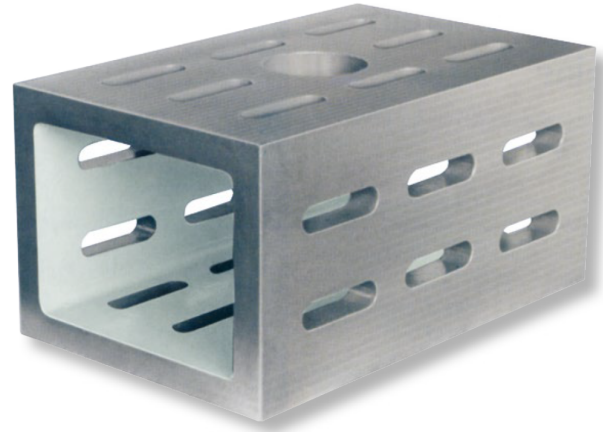

Clamping cubes, special cast iron with clamping slots

800x500x400mm 24mm GG-1

Product number: 1462106

EAN / GTIN: 4066918054975

Customs code: 90172039

Delivery method: Truck freight

Weight: 400kg

Product description

- DIN 875 / DIN 876
- 4 side faces with clamping slots
- 2 open side faces

Delivered in individual packages

1462 1..: Grade 1 (grinded)

1462 2..: Grade 3 (milled/planed)

! Larger dimensions, higher accuracy and several cubes machined in the same dimensions on request.

Technical Data

Size: 800x500x400mm 24mm GG-1

Article number: 1462106

Brand: ULTRA

Dimension: 800x500x400mm

Grade: 1

Slot width: 24mm

Weight: 400kg