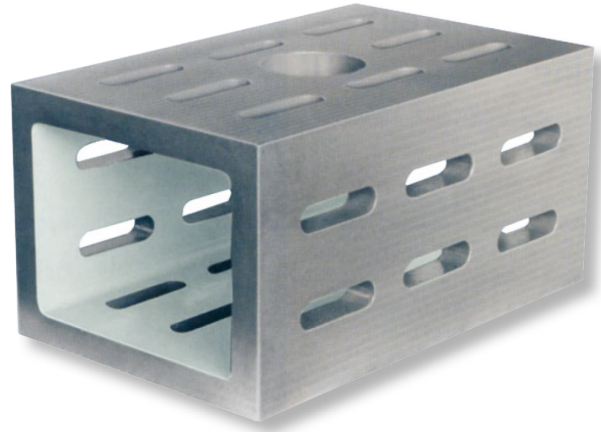

## Clamping cubes, special cast iron with clamping slots

**800x500x400mm 24mm GG-1**

**Product number:** 1462106

**EAN / GTIN:** 4066918054975

**Customs code:** 90172039

**Delivery method:** Truck freight

**Weight:** 400kg

### Product description

- DIN 875 / DIN 876
- 4 side faces with clamping slots
- 2 open side faces

#### Delivered in individual packages

**1462 1..:** Grade 1 (grinded)

**1462 2..:** Grade 3 (milled/planed)

**! Larger dimensions, higher accuracy and several cubes machined in the same dimensions on request.**

### Technical Data

**Size:** 800x500x400mm 24mm GG-1

**Article number:** 1462106

**Brand:** ULTRA

**Dimension:** 800x500x400mm

**Grade:** 1

**Slot width:** 24mm

**Weight:** 400kg