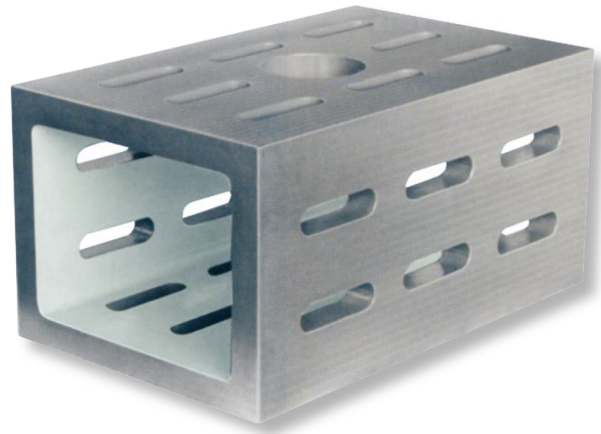

## Clamping cubes, special cast iron with clamping slots

**800x500x400mm 24mm GG-1**

**Product number:** 1462106

**EAN / GTIN:** 4066918054975

**Customs code:** 90172039

**Delivery method:** Truck freight

**Weight:** 400kg

### Product description

- DIN 875 / DIN 876
- 4 side faces with clamping slots
- 2 open side faces

#### Delivered in individual packages

**1462 1..:** Grade 1 (grinded)

**1462 2..:** Grade 3 (milled/planed)

**! Larger dimensions, higher accuracy and several cubes machined in the same dimensions on [request](#).**

### Technical Data

**Size:** 800x500x400mm 24mm GG-1

**Article number:** 1462106

**Brand:** ULTRA

**Dimension:** 800x500x400mm

**Grade:** 1

**Slot width:** 24mm

**Weight:** 400kg