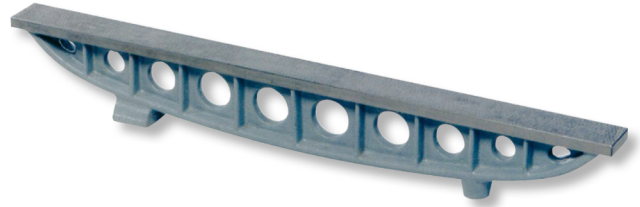

## Straightedges, special cast iron

### 500x40mm GG-1

**Product number:** 1667101

**EAN / GTIN:** 4066918064707

**Customs code:** 90172039

**Delivery method:** Parcel delivery service

**Weight:** 5kg

### Product description

- DIN 876
- With lightening holes

### Technical Data

**Size:** 500x40mm GG-1

**Article number:** 1667101

**Brand:** ULTRA

**Dimension:** 500x40mm

**Flatness:** 0,015mm

**Grade:** 1

**Weight:** 5kg