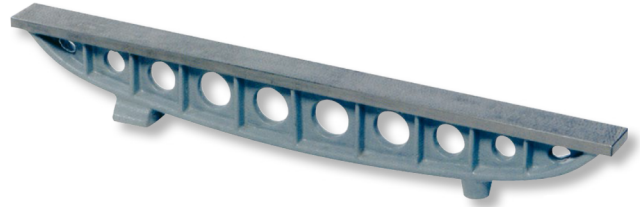

Straightedges, special cast iron

1500x60mm GG-1

Product number: 1667104

EAN / GTIN: 4066918064738

Customs code: 90172039

Delivery method: Truck freight

Weight: 50kg

Product description

- DIN 876
- With lightening holes

Delivered in individual packages

1666 1..: Grade 0

1667 1..: Grade 1

! Other sizes and higher accuracy grades on [request](#).

Technical Data

Size: 1500x60mm GG-1

Article number: 1667104

Brand: ULTRA

Dimension: 1500x60mm

Flatness: 0,025mm

Grade: 1

Weight: 50kg