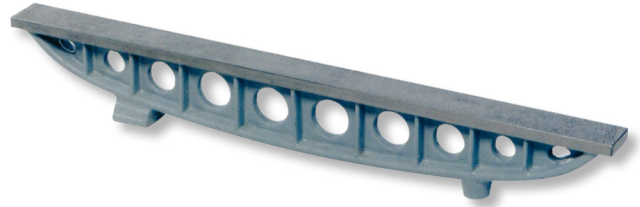

## Straightedges, special cast iron

### 1500x60mm GG-1

**Product number:** 1667104

**EAN / GTIN:** 4066918064738

**Customs code:** 90172039

**Delivery method:** Truck freight

**Weight:** 50kg

### Product description

- DIN 876
- With lightening holes

### Technical Data

**Size:** 1500x60mm GG-1

**Article number:** 1667104

**Brand:** ULTRA

**Dimension:** 1500x60mm

**Flatness:** 0,025mm

**Grade:** 1

**Weight:** 50kg