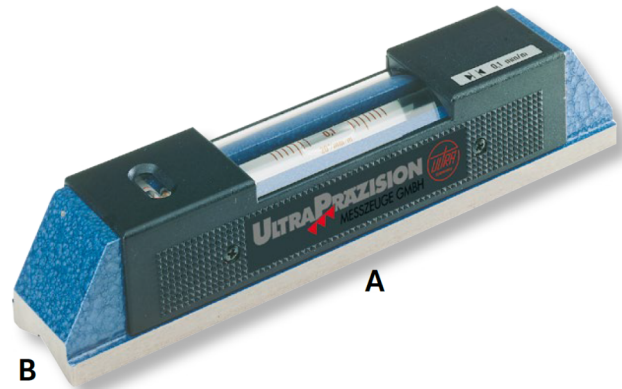

Engineer's levels ULTRA active in wooden box
Horizontal model, special cast-iron
300x51mm (0,04)

Product number: 1742104

EAN / GTIN: 4066918068590

Customs code: 90318020

Delivery method: Parcel delivery service

Weight: 2.3kg

Product description

- DIN 877
- Special cast-iron base
- Insulated pads
- 1 V base
- Longitudinal and lateral vials

Delivered in a wooden case

! Levels for large shaft-Ø or with magnetic surfaces on request.

Technical Data

Size: 300x51mm (0,04)

Article number: 1742104

Brand: ULTRA

A x B: 300mm

Sensitivity mm/m: 0,04

Weight: 2.3kg