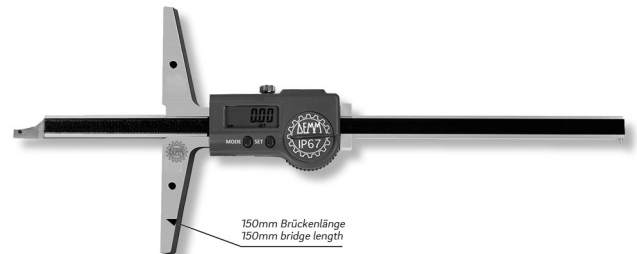

Digital depth calipers DIGI LARGE R/L BRIDGE
inox in box, with bevelled point
600x150/0,01mm IP67

Product number: 1852113ip
EAN / GTIN: 4066918071392
Manufacturer number: 00583
Customs code: 90173000
Delivery method: Parcel delivery service
Weight: 0.53kg

Product description

- Works standard
- Protection class IP67, Sylvac System
- Locking screw
- Bar cross section 12x4mm
- Hardened stainless steel
- Large LCD display
- Extra long measuring bridge optional

Delivered in a case

Functions:

- On/Off
- Auto-On by sliding
- mm/inch commutation
- Zero setting at any position
- ABS function (fixed 0 point)
- Absolute system
- Preset function \pm
- Hold function
- Data output Proximity

Technical Data

Size:	600x150/0,01mm IP67
Article number:	1852113ip
Brand:	DEMM
Manufacturer number:	00583
Accuracy:	0,03mm
Bridge length:	150mm
Data output:	Proximity
Locking screw:	Yes
Material stainless steel:	Hardened
Measuring range:	600mm / 24 inch
Protection class:	IP67
Reading:	0,01mm / .0005 inch
Weight:	0.53kg