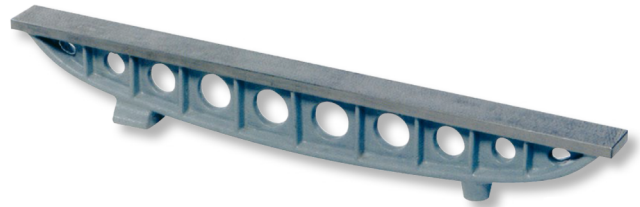

## Straightedges, special cast iron

### 2000x70mm GG-0

**Product number:** 1666105

**EAN / GTIN:** 4066918064677

**Customs code:** 90172039

**Delivery method:** Truck freight

**Weight:** 74kg

### Product description

- DIN 876
- With lightening holes

### Technical Data

**Size:** 2000x70mm GG-0

**Article number:** 1666105

**Brand:** ULTRA

**Dimension:** 2000x70mm

**Flatness:** 0,012mm

**Grade:** 0

**Weight:** 74kg