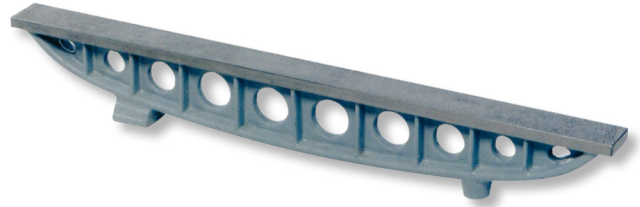

## Straightedges, special cast iron

### 2000x70mm GG-0

**Product number:** 1666105

**EAN / GTIN:** 4066918064677

**Customs code:** 90172039

**Delivery method:** Truck freight

**Weight:** 74kg

### Product description

- DIN 876
- With lightening holes

### Technical Data

**Size:** 2000x70mm GG-0

**Article number:** 1666105

**Brand:** ULTRA

**Dimension:** 2000x70mm

**Flatness:** 0,012mm

**Grade:** 0

**Weight:** 74kg