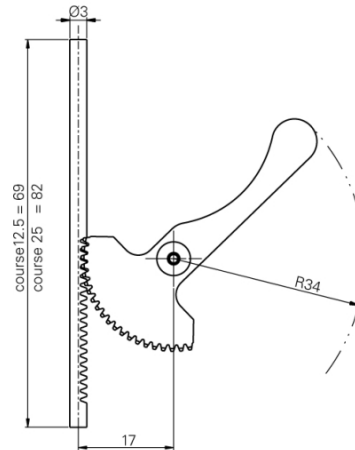

Dial gauge accessories Lifting device for measuring way 12,5mm

Product number:	1334101
EAN / GTIN:	4066918047458
Manufacturer number:	805.0241
Customs code:	90178090
Delivery method:	Parcel delivery service
Weight:	0.01kg

Product description

1334 101: Lifting device for measuring way 12.5mm

1334 102: Lifting device for measuring way 25mm

1334 201: Back cover with lug

Delivered in individual packages

Technical Data

Size:

Article number: 1334101

Brand: SYLVAC

Manufacturer number: 805.0241

Type: Lifting device 12,5m

Weight: 0.01kg