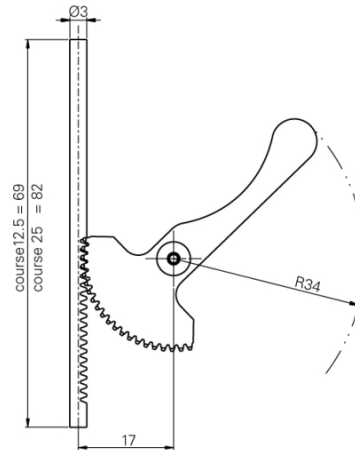

Dial gauge accessories Lifting device for measuring way 12,5mm

Product number: 1334101
EAN / GTIN: 4066918047458
Manufacturer number: 805.0241
Customs code: 90178090
Delivery method: Parcel delivery service
Weight: 0.01kg

Product description

1334 101: Lifting device for measuring way 12.5mm

1334 102: Lifting device for measuring way 25mm

1334 201: Back cover with lug

Delivered in individual packages

Technical Data

Size:

Article number: 1334101

Brand: SYLVAC

Manufacturer number: 805.0241

Type: Lifting device 12,5m

Weight: 0.01kg