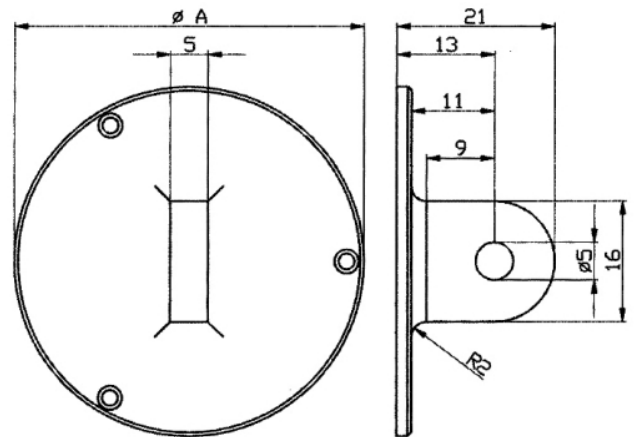

Dial gauge accessories

Back cover with lug

Ø58mm

| | |
|----------------------|-------------------------|
| Product number: | 1332102 |
| EAN / GTIN: | 4066918047403 |
| Manufacturer number: | 40055 |
| Customs code: | 90319000 |
| Delivery method: | Parcel delivery service |
| Weight: | 0.01kg |

Product description

- 1331 101: Lifting device Ø 40mm
- 1331 102: Lifting device Ø 58mm
- 1332 101: Back cover with lug Ø 40mm
- 1332 102: Back cover with lug Ø 58mm
- 1332 201: Back cover with magnet Ø 40mm
- 1332 202: Back cover with magnet Ø 58mm
- 1331 201: Adapter for 3/8" to Ø8mm

Delivered in individual packages

! Other accessories on [request](#).

Technical Data

| | |
|----------------------|-------------------|
| Size: | Ø58mm |
| Article number: | 1332102 |
| Brand: | KÄFER |
| Manufacturer number: | 40055 |
| Execution: | for Diameter 58mm |
| Type: | Back cover lug |
| Weight: | 0.01kg |