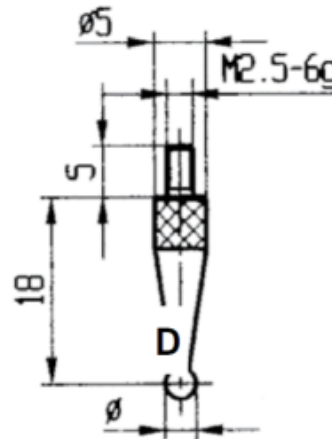

## Measuring inserts for dial gauges

### Ruby insert with measuring ball

### Product description

- For dial gauges and comparator gauges
- Mounting thread M2.5

Delivered in individual packages

### Technical Data

**Size:**  $\varnothing 3$ mm  
**Article number:** 1330310-3  
**Brand:** KÄFER  
**Manufacturer number:** 62189  
**Weight:** 0.01kg