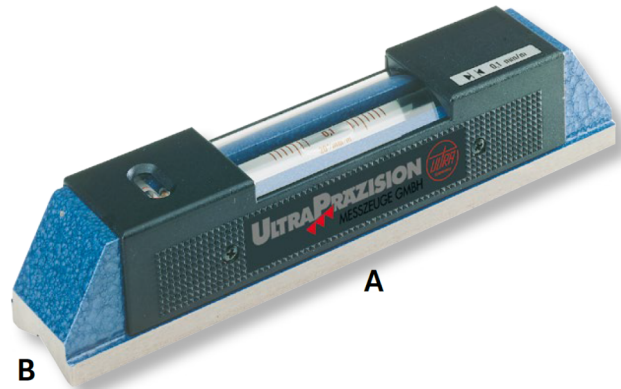

Engineer's levels ULTRA active in wooden box
Horizontal model, special cast-iron
160x42mm (0,02)

Product number: 1743101

EAN / GTIN: 4066918068613

Customs code: 90318020

Delivery method: Parcel delivery service

Weight: 1.1kg

Product description

- DIN 877
- Special cast-iron base
- Insulated pads
- 1 V base
- Longitudinal and lateral vials

Delivered in a wooden case

! Levels for large shaft-Ø or with magnetic surfaces on request.

Technical Data

Size: 160x42mm (0,02)

Article number: 1743101

Brand: ULTRA

A x B: 160mm

Sensitivity mm/m: 0,02

Weight: 1.1kg