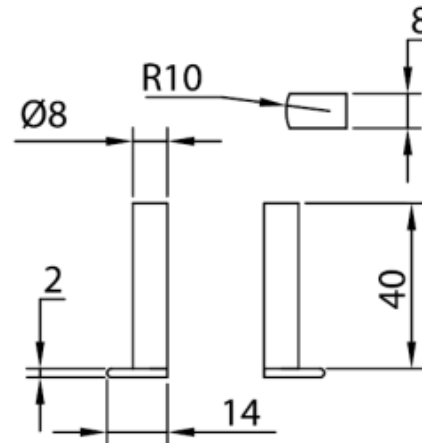

Probes for slots (pair)
for DEMM universal comparative measuring instruments
R10 14x2 / Ø 8x42mm

Product number: 1390307
EAN / GTIN: 4066918051721
Manufacturer number: 00294
Customs code: 90179000
Delivery method: Parcel delivery service
Weight: 0.04kg

Product description

- Hardened special steel
- Suitable for QUICK CHECK No. CIRCE No. 1390 1.. / 1390 2.. , No. 1851 8.. with and without ip, PEGASO P No. 1851 9.. , PLATON No. 1399 1.. / 1399 2.. / 1398 5.. / 1398 6.. and GEA No. 1399 6..

Delivered in a package (pair)

! Other probe types and special executions on request.

Technical Data

Size: R10 14x2 / Ø 8x42mm
Article number: 1390307
Brand: DEMM
Manufacturer number: 00294
Clamping shaft: Ø 8mm
Dimension: R10 14x2 / Ø 8x42mm
Material: Hardened steel
Type: For slots
Weight: 0.04kg