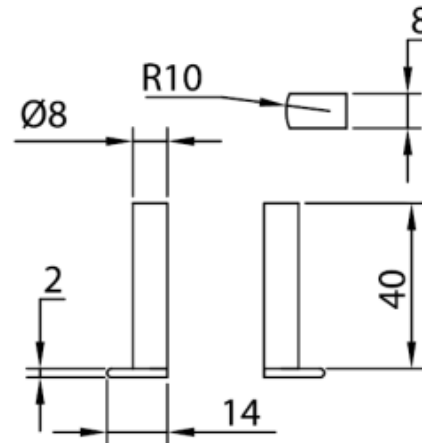

Probes for slots (pair)
for DEMM universal comparative measuring instruments
R10 14x2 / Ø 8x42mm

Product number: 1390307
EAN / GTIN: 4066918051721
Manufacturer number: 00294
Customs code: 90179000
Delivery method: Parcel delivery service
Weight: 0.04kg

Product description

- Hardened special steel
- Suitable for QUICK CHECK No. CIRCE No. 1390 1.. / 1390 2.. , No. 1851 8.. with and without ip, PEGASO P No. 1851 9.. , PLATON No. 1399 1.. / 1399 2.. / 1398 5.. / 1398 6.. and GEA No. 1399 6..

Delivered in a package (pair)

! Other probe types and special executions on [request](#).

Technical Data

Size: R10 14x2 / Ø 8x42mm
Article number: 1390307
Brand: DEMM
Manufacturer number: 00294
Clamping shaft: Ø 8mm
Dimension: R10 14x2 / Ø 8x42mm
Material: Hardened steel
Type: For slots
Weight: 0.04kg