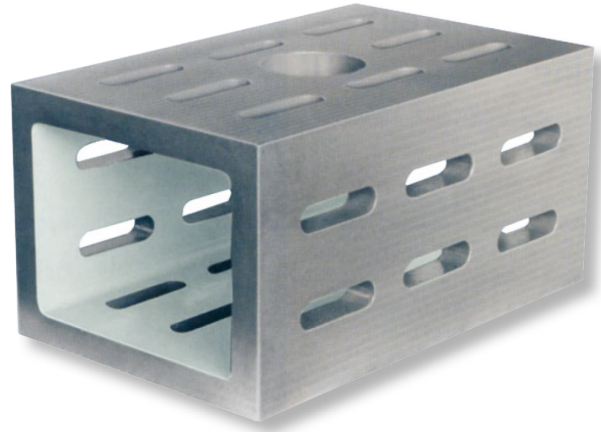

Clamping cubes, special cast iron with clamping slots

500x300x250mm 22mm GG-1

Product number: 1462104

EAN / GTIN: 4066918054951

Customs code: 90172039

Delivery method: Truck freight

Weight: 85kg

Product description

- DIN 875 / DIN 876
- 4 side faces with clamping slots
- 2 open side faces

Delivered in individual packages

1462 1..: Grade 1 (grinded)

1462 2..: Grade 3 (milled/planed)

! Larger dimensions, higher accuracy and several cubes machined in the same dimensions on request.

Technical Data

Size: 500x300x250mm 22mm GG-1

Article number: 1462104

Brand: ULTRA

Dimension: 500x300x250mm

Grade: 1

Slot width: 22mm

Weight: 85kg