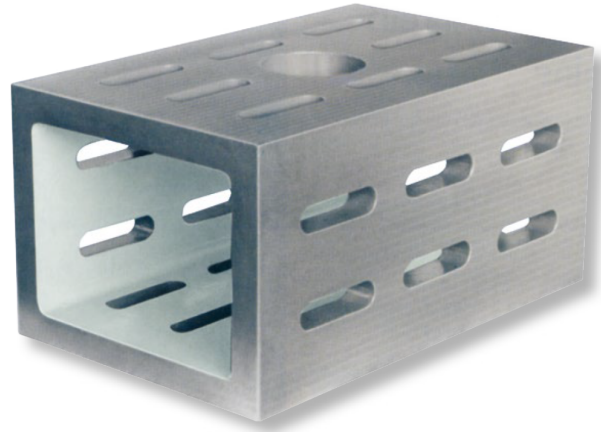

Clamping cubes, special cast iron with clamping slots

500x300x250mm 22mm GG-1

Product number: 1462104

EAN / GTIN: 4066918054951

Customs code: 90172039

Delivery method: Truck freight

Weight: 85kg

Product description

- DIN 875 / DIN 876
- 4 side faces with clamping slots
- 2 open side faces

Delivered in individual packages

1462 1..: Grade 1 (grinded)

1462 2..: Grade 3 (milled/planed)

! Larger dimensions, higher accuracy and several cubes machined in the same dimensions on [request](#).

Technical Data

Size: 500x300x250mm 22mm GG-1

Article number: 1462104

Brand: ULTRA

Dimension: 500x300x250mm

Grade: 1

Slot width: 22mm

Weight: 85kg