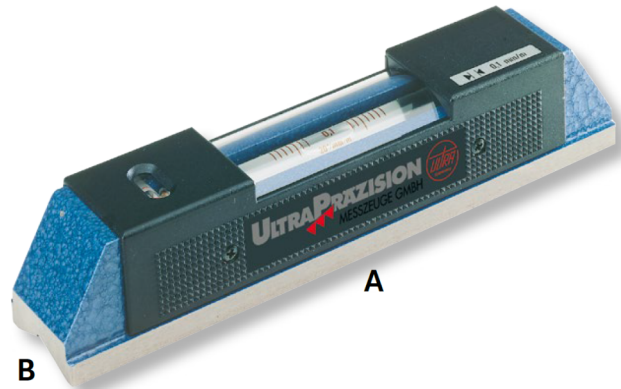

Engineer's levels ULTRA active in wooden box
Horizontal model, special cast-iron
160x42mm (0,04)

Product number: 1742101

EAN / GTIN: 4066918068569

Customs code: 90318020

Delivery method: Parcel delivery service

Weight: 1.1kg

Product description

- DIN 877
- Special cast-iron base
- Insulated pads
- 1 V base
- Longitudinal and lateral vials

Delivered in a wooden case

! Levels for large shaft-Ø or with magnetic surfaces on request.

Technical Data

Size: 160x42mm (0,04)

Article number: 1742101

Brand: ULTRA

A x B: 160mm

Sensitivity mm/m: 0,04

Weight: 1.1kg