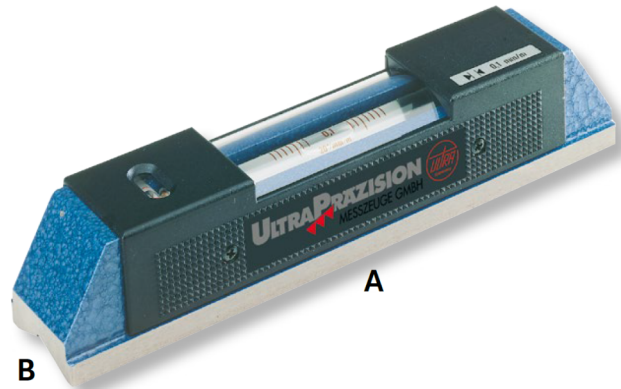

Engineer's levels ULTRA active in wooden box
Horizontal model, special cast-iron
200x42mm (0,1)

Product number: 1741102

EAN / GTIN: 4066918068521

Customs code: 90318020

Delivery method: Parcel delivery service

Weight: 1.4kg

Product description

- DIN 877
- Special cast-iron base
- Insulated pads
- 1 V base
- Longitudinal and lateral vials

Delivered in a wooden case

! Levels for large shaft-Ø or with magnetic surfaces on request.

Technical Data

Size: 200x42mm (0,1)

Article number: 1741102

Brand: ULTRA

A x B: 200mm

Sensitivity mm/m: 0,1

Weight: 1.4kg