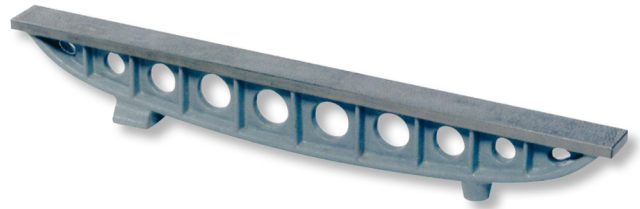

## Straightedges, special cast iron

### 1500x60mm GG-0

**Product number:** 1666104  
**EAN / GTIN:** 4066918064660  
**Customs code:** 90172039  
**Delivery method:** Truck freight  
**Weight:** 50kg

### Product description

- DIN 876
- With lightening holes

### Technical Data

**Size:** 1500x60mm GG-0  
**Article number:** 1666104  
**Brand:** ULTRA  
**Dimension:** 1500x60mm  
**Flatness:** 0,01mm  
**Grade:** 0  
**Weight:** 50kg