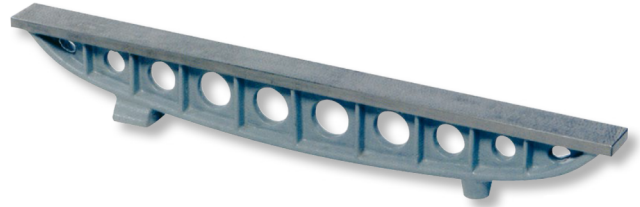

## Straightedges, special cast iron

### 1500x60mm GG-0

**Product number:** 1666104  
**EAN / GTIN:** 4066918064660  
**Customs code:** 90172039  
**Delivery method:** Truck freight  
**Weight:** 50kg

### Product description

- DIN 876
- With lightening holes

### Technical Data

**Size:** 1500x60mm GG-0  
**Article number:** 1666104  
**Brand:** ULTRA  
**Dimension:** 1500x60mm  
**Flatness:** 0,01mm  
**Grade:** 0  
**Weight:** 50kg