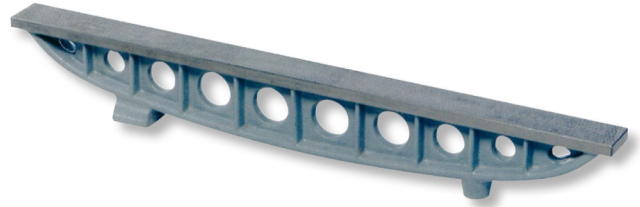

Straightedges, special cast iron

1500x60mm GG-0

Product number: 1666104
EAN / GTIN: 4066918064660
Customs code: 90172039
Delivery method: Truck freight
Weight: 50kg

Product description

- DIN 876
- With lightening holes

Delivered in individual packages

1666 1..: Grade 0

1667 1..: Grade 1

! Other sizes and higher accuracy grades on [request](#).

Technical Data

Size: 1500x60mm GG-0
Article number: 1666104
Brand: ULTRA
Dimension: 1500x60mm
Flatness: 0,01mm
Grade: 0
Weight: 50kg