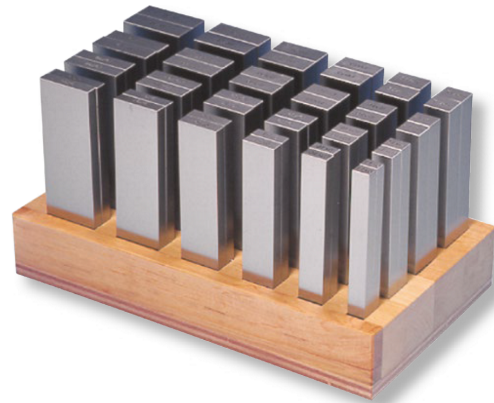

### Hardened steel

### (24) 8-42/125mm

**Product number:** 1568230

**EAN / GTIN:** 4066918060532

**Customs code:** 90172039

**Delivery method:** Parcel delivery service

**Weight:** 15.5kg

## Product description

- Works standard
- Hardened special steel
- 4 longitudinal surfaces plane parallel-machined in pairs
- Nominal size tolerance of height and width  $\pm 0.01$  mm
- Nominal sizes can be attained in 1mm step through several combinations (Excepting 9 mm nominal size in lengths 125 mm and 150 mm)