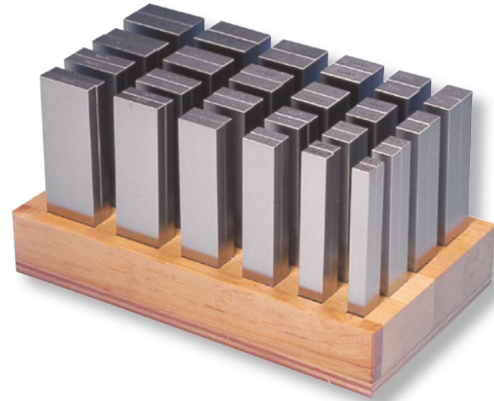

Parallel support sets ULTRA active in wooden stand, upright

Hardened steel

(24) 8-42/125mm

Product number: 1568230

EAN / GTIN: 4066918060532

Customs code: 90172039

Delivery method: Parcel delivery service

Weight: 15.5kg

Product description

- Works standard
- Hardened special steel
- 4 longitudinal surfaces plane parallel-machined in pairs
- Nominal size tolerance of height and width ± 0.01 mm
- Nominal sizes can be attained in 1mm step through several combinations (Excepting 9 mm nominal size in lengths 125 mm and 150 mm)

Delivered upright in wooden support

! Individual pairs and higher accuracy grades on [request](#).

Technical Data

Size: (24) 8-42/125mm

Article number: 1568230

Brand: ULTRA

Length: 125mm

Measuring range: 8-42mm