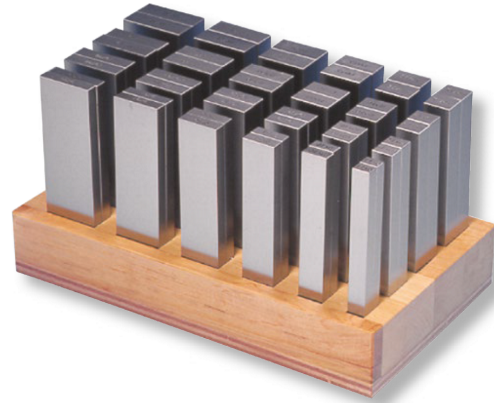

Parallel support sets ULTRA active in wooden stand, upright

Hardened steel

(24) 8-42/125mm

Product number: 1568230

EAN / GTIN: 4066918060532

Customs code: 90172039

Delivery method: Parcel delivery service

Weight: 15.5kg

Product description

- Works standard
- Hardened special steel
- 4 longitudinal surfaces plane parallel-machined in pairs
- Nominal size tolerance of height and width ± 0.01 mm
- Nominal sizes can be attained in 1mm step through several combinations (Excepting 9 mm nominal size in lengths 125 mm and 150 mm)

Delivered upright in wooden support

! Individual pairs and higher accuracy grades on request.

Technical Data

Size: (24) 8-42/125mm

Article number: 1568230

Brand: ULTRA

Length: 125mm

Measuring range: 8-42mm