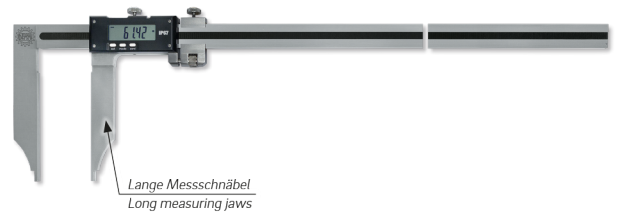

## Digital calipers DIGI FEMO BL inox in box with long jaws 600x300/0,01mm IP67

<b>Product number:</b>	1851223ip
<b>EAN / GTIN:</b>	4066918070098
<b>Manufacturer number:</b>	00702IP67
<b>Customs code:</b>	90173000
<b>Delivery method:</b>	Parcel delivery service
<b>Weight:</b>	2.85kg

### Product description

- Works standard
- Protection class IP67, Sylvac System
- Locking screw and fine adjustment
- Hardened stainless steel
- Large LCD display

## Technical Data

<b>Size:</b>	600x300/0,01mm IP67
<b>Article number:</b>	1851223ip
<b>Brand:</b>	DEMM
<b>Manufacturer number:</b>	00702IP67
<b>Accuracy:</b>	0,04mm
<b>Data output:</b>	Proximity
<b>Fine adjustment:</b>	With
<b>Jaw length:</b>	300mm
<b>Locking screw:</b>	Yes
<b>Material stainless steel:</b>	Hardened
<b>Measuring range:</b>	600mm / 24 inch
<b>Protection class:</b>	IP67
<b>Reading:</b>	0,01mm / .0005 inch
<b>Weight:</b>	2.85kg