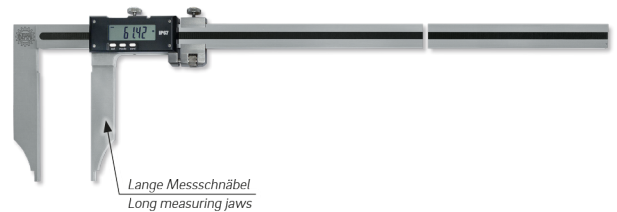

Digital calipers DIGI FEMO BL inox in box with long jaws 600x300/0,01mm IP67

Product number:	1851223ip
EAN / GTIN:	4066918070098
Manufacturer number:	00702IP67
Customs code:	90173000
Delivery method:	Parcel delivery service
Weight:	2.85kg

Product description

- Works standard
- Protection class IP67, Sylvac System
- Locking screw and fine adjustment
- Hardened stainless steel
- Large LCD display

Delivered in a case

Functions:

- On/Off
- Auto-On by sliding
- mm/inch commutation
- Zero setting at any position
- ABS function (fixed 0 point)
- Absolute system
- Preset function ±
- Data output Proximity

Technical Data

Size:	600x300/0,01mm IP67
Article number:	1851223ip
Brand:	DEMM
Manufacturer number:	00702IP67
Accuracy:	0,04mm
Data output:	Proximity
Fine adjustment:	With
Jaw length:	300mm
Locking screw:	Yes
Material stainless steel:	Hardened
Measuring range:	600mm / 24 inch
Protection class:	IP67
Reading:	0,01mm / .0005 inch
Weight:	2.85kg