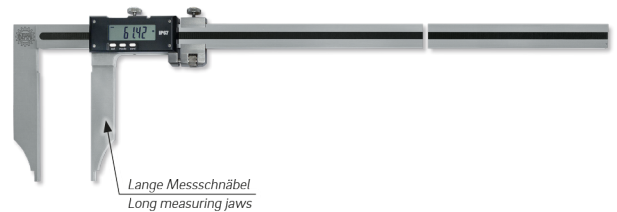

**Digital calipers DIGI FEMO BL inox in box
with long jaws
600x300/0,01mm IP67**

Product number: 1851223ip
EAN / GTIN: 4066918070098
Manufacturer number: 00702IP67
Customs code: 90173000
Delivery method: Parcel delivery service
Weight: 2.85kg

Product description

- Works standard
- Protection class IP67, Sylvac System
- Locking screw and fine adjustment
- Hardened stainless steel
- Large LCD display

Delivered in a case

Functions:

- On/Off
- Auto-On by sliding
- mm/inch commutation
- Zero setting at any position
- ABS function (fixed 0 point)
- Absolute system
- Preset function ±
- Data output Proximity

Technical Data

Size:	600x300/0,01mm IP67
Article number:	1851223ip
Brand:	DEMM
Manufacturer number:	00702IP67
Accuracy:	0,04mm
Data output:	Proximity
Fine adjustment:	With
Jaw length:	300mm
Locking screw:	Yes
Material stainless steel:	Hardened
Measuring range:	600mm / 24 inch
Protection class:	IP67
Reading:	0,01mm / .0005 inch
Weight:	2.85kg