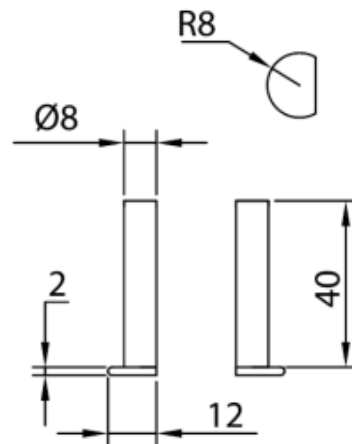

**Probes for slots (pair)**  
**for DEMM universal comparative measuring instruments**  
**R8 12x2 / Ø 8x42mm**

**Product number:** 1390305  
**EAN / GTIN:** 4066918051707  
**Manufacturer number:** 00290  
**Customs code:** 90179000  
**Delivery method:** Parcel delivery service  
**Weight:** 0.04kg

**Product description**

- Hardened special steel
- Suitable for QUICK CHECK No. CIRCE No. 1390 1.. / 1390 2.. , No. 1851 8.. with and without ip, PEGASO P No. 1851 9.. , PLATON No. 1399 1.. / 1399 2.. / 1398 5.. / 1398 6.. and GEA No. 1399 6..

**Delivered in a package (pair)**

**! Other probe types and special executions on [request](#).**

**Technical Data**

**Size:** R8 12x2 / Ø 8x42mm  
**Article number:** 1390305  
**Brand:** DEMM  
**Manufacturer number:** 00290  
**Clamping shaft:** Ø 8mm  
**Dimension:** R8 12x2 / Ø 8x42mm  
**Material:** Hardened steel  
**Type:** For slots  
**Weight:** 0.04kg