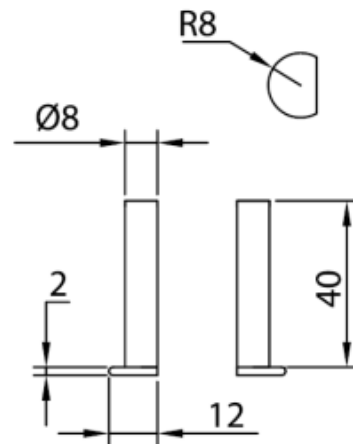

**Probes for slots (pair)**  
**for DEMM universal comparative measuring instruments**  
**R8 12x2 / Ø 8x42mm**

**Product number:** 1390305  
**EAN / GTIN:** 4066918051707  
**Manufacturer number:** 00290  
**Customs code:** 90179000  
**Delivery method:** Parcel delivery service  
**Weight:** 0.04kg

**Product description**

- Hardened special steel
- Suitable for QUICK CHECK No. CIRCE No. 1390 1.. / 1390 2.. , No. 1851 8.. with and without ip, PEGASO P No. 1851 9.. , PLATON No. 1399 1.. / 1399 2.. / 1398 5.. / 1398 6.. and GEA No. 1399 6..

**Delivered in a package (pair)**

**! Other probe types and special executions on [request](#).**

**Technical Data**

**Size:** R8 12x2 / Ø 8x42mm  
**Article number:** 1390305  
**Brand:** DEMM  
**Manufacturer number:** 00290  
**Clamping shaft:** Ø 8mm  
**Dimension:** R8 12x2 / Ø 8x42mm  
**Material:** Hardened steel  
**Type:** For slots  
**Weight:** 0.04kg