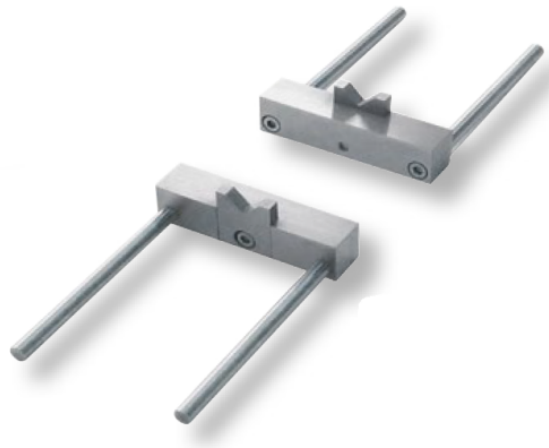

Supports with movable prism for No. 1396310 (pair) for Digital presetting devices SPEED SET

Product number: 1396311
EAN / GTIN: 4066918052575
Manufacturer number: 88101
Customs code: 90179000
Delivery method: Parcel delivery service
Weight: 0.5kg

Product description

- Suitable for Digital presetting devices SPEED SET No. 1396401 until No. 1396405

Delivered in a package (pair)

! Can only be used in connection to supports No. 1396310.

Technical Data

Size:

Article number: 1396311

Brand: DEMM

Manufacturer number: 88101

Type: Prism, movable

Weight: 0.5kg