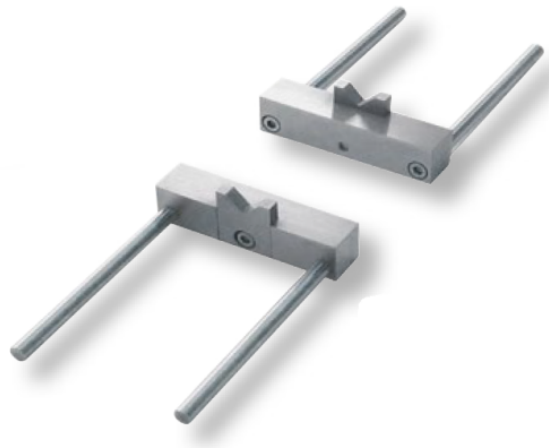

## Supports with movable prism for No. 1396310 (pair) for Digital presetting devices SPEED SET

**Product number:** 1396311  
**EAN / GTIN:** 4066918052575  
**Manufacturer number:** 88101  
**Customs code:** 90179000  
**Delivery method:** Parcel delivery service  
**Weight:** 0.5kg

### Product description

- Suitable for Digital presetting devices SPEED SET No. 1396401 until No. 1396405

**Delivered in a package (pair)**

**! Can only be used in connection to supports No. 1396310.**

### Technical Data

**Size:**

**Article number:** 1396311

**Brand:** DEMM

**Manufacturer number:** 88101

**Type:** Prism, movable

**Weight:** 0.5kg