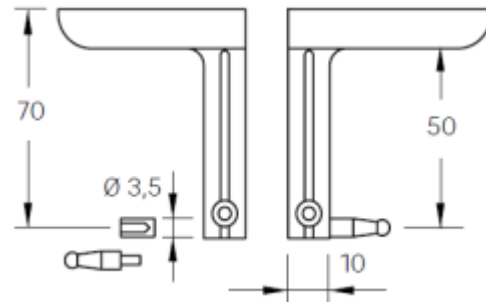

**Probes with pin (pair)**  
**for DEMM universal comparative measuring instruments**  
**Ø 3,5x10 / Ø 8x50mm**

**Product number:** 1390316  
**EAN / GTIN:** 4066918051813  
**Manufacturer number:** 99900  
**Customs code:** 90179000  
**Delivery method:** Parcel delivery service  
**Weight:** 0.05kg

### Product description

- Hardened special steel
- Suitable for CIRCE No. 1851 8.. with and without ip, PEGASO P No. 1851 9.., PLATON No. 1399 1.. / 1399 2.. / 1398 5.. / 1398 6.. and GEA No. 1399 6..

**Delivered in a package (pair)**

### Technical Data

**Size:** Ø 3,5x10 / Ø 8x50mm  
**Article number:** 1390316  
**Brand:** DEMM  
**Manufacturer number:** 99900  
**Clamping shaft:** Ø 8mm  
**Dimension:** Ø 3,5x10 / Ø 8x50mm  
**Material:** Hardened steel  
**Type:** With pin  
**Weight:** 0.05kg