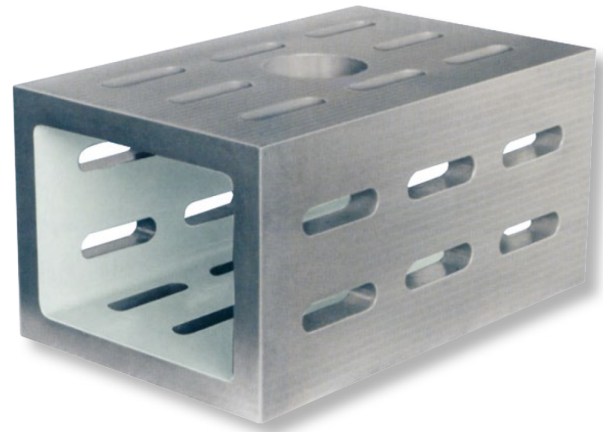

**Clamping cubes, special cast iron
with clamping slots
600x350x250mm 22mm GG-3**

Product number: 1462205
EAN / GTIN: 4066918055033
Customs code: 90172039
Delivery method: Truck freight
Weight: 120kg

Product description

- DIN 875 / DIN 876
- 4 side faces with clamping slots
- 2 open side faces

Delivered in individual packages

1462 1..: Grade 1 (grinded)

1462 2..: Grade 3 (milled/planed)

! Larger dimensions, higher accuracy and several cubes machined in the same dimensions on [request](#).

Technical Data

Size: 600x350x250mm 22mm GG-3
Article number: 1462205
Brand: ULTRA
Dimension: 600x360x250mm
Grade: 3
Slot width: 22mm
Weight: 120kg