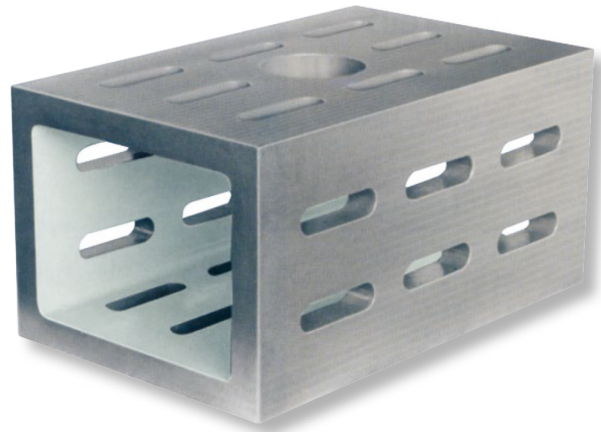

**Clamping cubes, special cast iron
with clamping slots
600x350x250mm 22mm GG-3**

Product number: 1462205
EAN / GTIN: 4066918055033
Customs code: 90172039
Delivery method: Truck freight
Weight: 120kg

Product description

- DIN 875 / DIN 876
- 4 side faces with clamping slots
- 2 open side faces

Delivered in individual packages

1462 1..: Grade 1 (grinded)

1462 2..: Grade 3 (milled/planed)

! Larger dimensions, higher accuracy and several cubes machined in the same dimensions on request.

Technical Data

Size: 600x350x250mm 22mm GG-3
Article number: 1462205
Brand: ULTRA
Dimension: 600x360x250mm
Grade: 3
Slot width: 22mm
Weight: 120kg