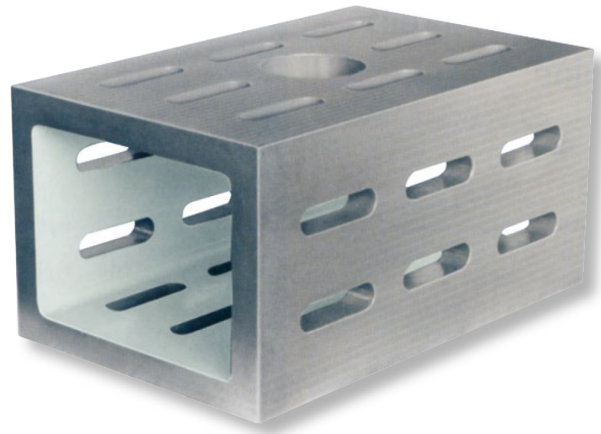

**Clamping cubes, special cast iron
with clamping slots
600x350x250mm 22mm GG-3**

Product number: 1462205
EAN / GTIN: 4066918055033
Customs code: 90172039
Delivery method: Truck freight
Weight: 120kg

Product description

- DIN 875 / DIN 876
- 4 side faces with clamping slots
- 2 open side faces

Delivered in individual packages

1462 1..: Grade 1 (grinded)

1462 2..: Grade 3 (milled/planed)

! Larger dimensions, higher accuracy and several cubes machined in the same dimensions on [request](#).

Technical Data

Size: 600x350x250mm 22mm GG-3
Article number: 1462205
Brand: ULTRA
Dimension: 600x360x250mm
Grade: 3
Slot width: 22mm
Weight: 120kg