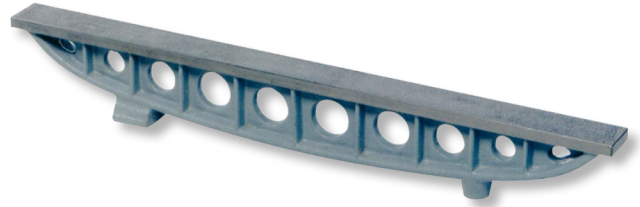

Straightedges, special cast iron

500x40mm GG-0

Product number: 1666101

EAN / GTIN: 4066918064639

Customs code: 90172039

Delivery method: Parcel delivery service

Weight: 5kg

Product description

- DIN 876
- With lightening holes

Delivered in individual packages

1666 1..: Grade 0

1667 1..: Grade 1

! Other sizes and higher accuracy grades on [request](#).

Technical Data

Size: 500x40mm GG-0

Article number: 1666101

Brand: ULTRA

Dimension: 500x40mm

Flatness: 0,006mm

Grade: 0

Weight: 5kg