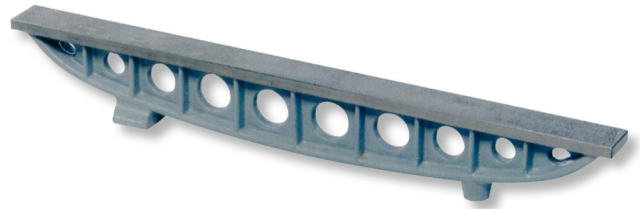

Straightedges, special cast iron

500x40mm GG-0

Product number: 1666101

EAN / GTIN: 4066918064639

Customs code: 90172039

Delivery method: Parcel delivery service

Weight: 5kg

Product description

- DIN 876
- With lightening holes

Delivered in individual packages

1666 1..: Grade 0

1667 1..: Grade 1

! Other sizes and higher accuracy grades on [request](#).

Technical Data

Size: 500x40mm GG-0

Article number: 1666101

Brand: ULTRA

Dimension: 500x40mm

Flatness: 0,006mm

Grade: 0

Weight: 5kg