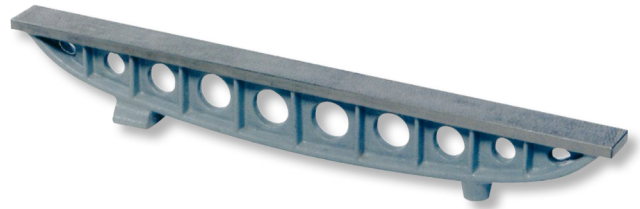

Straightedges, special cast iron

750x45mm GG-0

Product number: 1666102

EAN / GTIN: 4066918064646

Customs code: 90172039

Delivery method: Parcel delivery service

Weight: 11kg

Product description

- DIN 876
- With lightening holes

Delivered in individual packages

1666 1..: Grade 0

1667 1..: Grade 1

! Other sizes and higher accuracy grades on [request](#).

Technical Data

Size: 750x45mm GG-0

Article number: 1666102

Brand: ULTRA

Dimension: 750x45mm

Flatness: 0,007mm

Grade: 0

Weight: 11kg