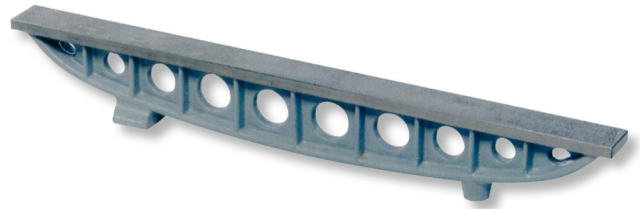

## Straightedges, special cast iron

### 750x45mm GG-0

**Product number:** 1666102

**EAN / GTIN:** 4066918064646

**Customs code:** 90172039

**Delivery method:** Parcel delivery service

**Weight:** 11kg

### Product description

- DIN 876
- With lightening holes

### Technical Data

**Size:** 750x45mm GG-0

**Article number:** 1666102

**Brand:** ULTRA

**Dimension:** 750x45mm

**Flatness:** 0,007mm

**Grade:** 0

**Weight:** 11kg