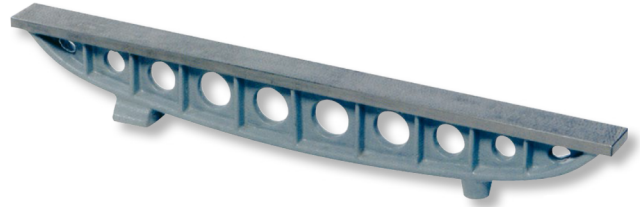

Straightedges, special cast iron

750x45mm GG-0

Product number: 1666102

EAN / GTIN: 4066918064646

Customs code: 90172039

Delivery method: Parcel delivery service

Weight: 11kg

Product description

- DIN 876
- With lightening holes

Delivered in individual packages

1666 1..: Grade 0

1667 1..: Grade 1

! Other sizes and higher accuracy grades on [request](#).

Technical Data

Size: 750x45mm GG-0

Article number: 1666102

Brand: ULTRA

Dimension: 750x45mm

Flatness: 0,007mm

Grade: 0

Weight: 11kg