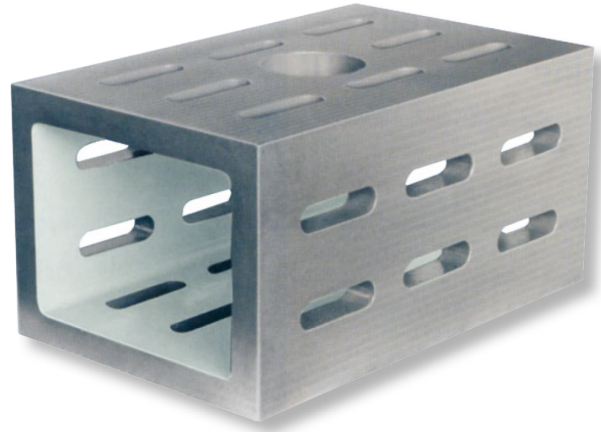

Clamping cubes, special cast iron with clamping slots

400x250x200mm 20mm GG-1

Product number: 1462103

EAN / GTIN: 4066918054944

Customs code: 90172039

Delivery method: Truck freight

Weight: 50kg

Product description

- DIN 875 / DIN 876
- 4 side faces with clamping slots
- 2 open side faces

Delivered in individual packages

1462 1..: Grade 1 (grinded)

1462 2..: Grade 3 (milled/planed)

! Larger dimensions, higher accuracy and several cubes machined in the same dimensions on request.

Technical Data

Size: 400x250x200mm 20mm GG-1

Article number: 1462103

Brand: ULTRA

Dimension: 400x250x200mm

Grade: 1

Slot width: 20mm

Weight: 50kg