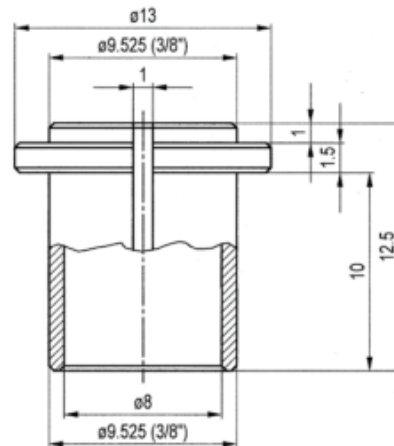

Dial gauge accessories Lifting device

Ø 3/8" auf/to Ø8mm

Product number: 1331201
EAN / GTIN: 4066918047380
Manufacturer number: 62168
Customs code: 90319000
Delivery method: Parcel delivery service
Weight: 0.01kg

Product description

1331 101: Lifting device Ø 40mm
1331 102: Lifting device Ø 58mm
1332 101: Back cover with lug Ø 40mm
1332 102: Back cover with lug Ø 58mm
1332 201: Back cover with magnet Ø 40mm
1332 202: Back cover with magnet Ø 58mm
1331 201: Adapter for 3/8" to Ø8mm

Delivered in individual packages

! Other accessories on [request](#).

Technical Data

Size: Ø 3/8" auf/to Ø8mm
Article number: 1331201
Brand: KÄFER
Manufacturer number: 62168
Type: Sleeve
Weight: 0.01kg