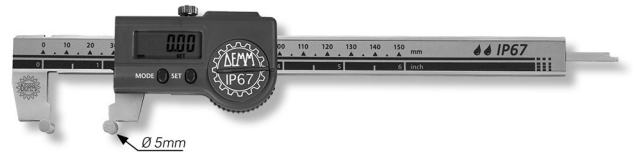

**Digital pocket calipers DIGI RAV inox in box
for taper measurements inside/outside, depth gauge angular
10-150/0-150/Ø5/0,01mm IP67**

Product number: 1850641
EAN / GTIN: 4066918069801
Manufacturer number: 00740
Customs code: 90173000
Delivery method: Parcel delivery service
Weight: 0.2kg

Product description

- Works standard
- Protection class IP67, Sylvac System
- Locking screw
- Hardened stainless steel
- Large LCD display
- Depth gauge angular

Delivered in a case

Functions:

- On/Off
- Auto-On by sliding
- mm/inch commutation
- Zero setting at any position
- ABS function (fixed 0 point)
- Absolute system
- Preset function ±
- Data output Proximity

Technical Data

Size:	10-150/0-150/Ø5/0,01mm IP67
Article number:	1850641
Brand:	DEMM
Manufacturer number:	00740
Accuracy:	0,03mm
Data output:	Proximity
Depth gauge:	Angular
Locking screw:	Yes
Material stainless steel:	Hardened
Meas. range inside:	10-150mm / .5-6 inch
Meas. range outside:	0-150mm / 0-6 inch
Protection class:	IP67
Reading:	0,01mm / .0005 inch
Weight:	0.2kg