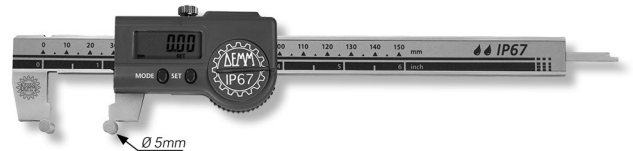

**Digital pocket calipers DIGI RAV inox in box  
for taper measurements inside/outside, depth gauge angular  
10-150/0-150/Ø5/0,01mm IP67**

**Product number:** 1850641  
**EAN / GTIN:** 4066918069801  
**Manufacturer number:** 00740  
**Customs code:** 90173000  
**Delivery method:** Parcel delivery service  
**Weight:** 0.2kg

## Product description

- Works standard
- Protection class IP67, Sylvac System
- Locking screw
- Hardened stainless steel
- Large LCD display
- Depth gauge angular

## Technical Data

<b>Size:</b>	10-150/0-150/Ø5/0,01mm IP67
<b>Article number:</b>	1850641
<b>Brand:</b>	DEMM
<b>Manufacturer number:</b>	00740
<b>Accuracy:</b>	0,03mm
<b>Data output:</b>	Proximity
<b>Depth gauge:</b>	Angular
<b>Locking screw:</b>	Yes
<b>Material stainless steel:</b>	Hardened
<b>Meas. range inside:</b>	10-150mm / .5-6 inch
<b>Meas. range outside:</b>	0-150mm / 0-6 inch
<b>Protection class:</b>	IP67
<b>Reading:</b>	0,01mm / .0005 inch
<b>Weight:</b>	0.2kg