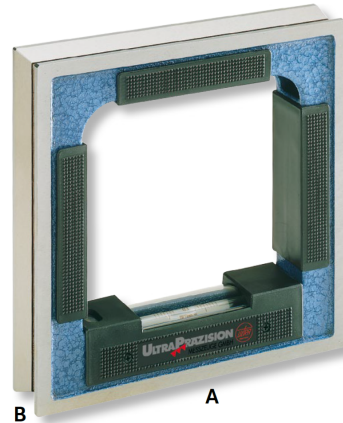

Engineer's levels ULTRA active in wooden box

Square frame, special cast-iron

200x200x40mm (0,04)

Product number: 1747103

EAN / GTIN: 4066918068811

Customs code: 90318020

Delivery method: Parcel delivery service

Weight: 3.8kg

Product description

- DIN 877
- Special cast-iron frame
- Insulated pads
- 4 measuring faces, 3 with V grooves
- Longitudinal and lateral vials

Delivered in a wooden case

! Levels for large shaft-Ø or with magnetic faces on request.

Technical Data

Size: 200x200x40mm (0,04)

Article number: 1747103

Brand: ULTRA

A x B: 200x200x40mm

Sensitivity mm/m: 0,04

Weight: 3.8kg