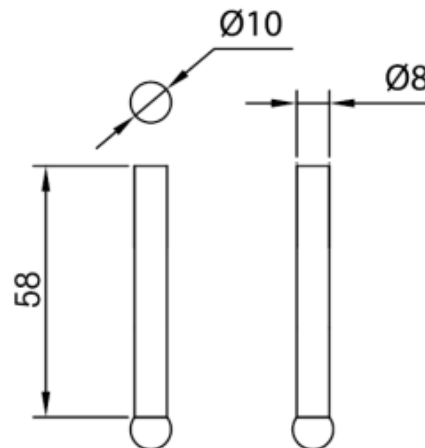

Probes with ball (pair)
for DEMM universal comparative measuring instruments
Ø 10 / Ø 8x58mm

Product number: 1390302
EAN / GTIN: 4066918051677
Manufacturer number: 00291
Customs code: 90179000
Delivery method: Parcel delivery service
Weight: 0.04kg

Product description

- Hardened special steel
- Suitable for QUICK CHECK No. CIRCE No. 1390 1.. / 1390 2.. , No. 1851 8.. with and without ip, PEGASO P No. 1851 9.. , PLATON No. 1399 1.. / 1399 2.. / 1398 5.. / 1398 6.. and GEA No. 1399 6..

Delivered in a package (pair)

! Other probe types and special executions on request.

Technical Data

Size: $\text{Ø} 10 / \text{Ø} 8 \times 58 \text{mm}$
Article number: 1390302
Brand: DEMM
Manufacturer number: 00291
Clamping shaft: $\text{Ø} 8 \text{mm}$
Dimension: $\text{Ø} 10 / \text{Ø} 8 \times 58 \text{mm}$
Material: Hardened steel
Type: With ball
Weight: 0.04kg