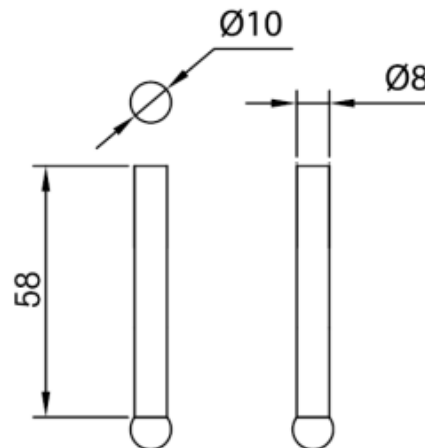

**Probes with ball (pair)**  
**for DEMM universal comparative measuring instruments**  
**Ø 10 / Ø 8x58mm**

**Product number:** 1390302  
**EAN / GTIN:** 4066918051677  
**Manufacturer number:** 00291  
**Customs code:** 90179000  
**Delivery method:** Parcel delivery service  
**Weight:** 0.04kg

**Product description**

- Hardened special steel
- Suitable for QUICK CHECK No. CIRCE No. 1390 1.. / 1390 2.. , No. 1851 8.. with and without ip, PEGASO P No. 1851 9.. , PLATON No. 1399 1.. / 1399 2.. / 1398 5.. / 1398 6.. and GEA No. 1399 6..

**Delivered in a package (pair)**

**! Other probe types and special executions on request.**

**Technical Data**

**Size:** Ø 10 / Ø 8x58mm  
**Article number:** 1390302  
**Brand:** DEMM  
**Manufacturer number:** 00291  
**Clamping shaft:** Ø 8mm  
**Dimension:** Ø 10 / Ø 8x58mm  
**Material:** Hardened steel  
**Type:** With ball  
**Weight:** 0.04kg