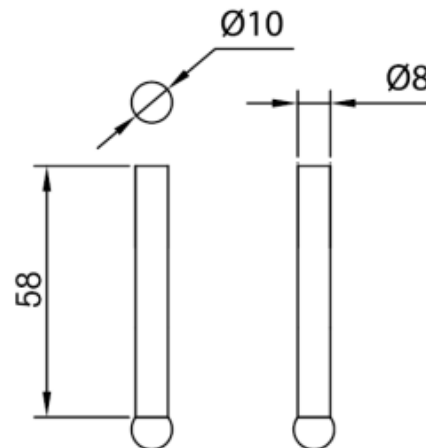

Probes with ball (pair)
for DEMM universal comparative measuring instruments
Ø 10 / Ø 8x58mm

Product number: 1390302
EAN / GTIN: 4066918051677
Manufacturer number: 00291
Customs code: 90179000
Delivery method: Parcel delivery service
Weight: 0.04kg

Product description

- Hardened special steel
- Suitable for QUICK CHECK No. CIRCE No. 1390 1.. / 1390 2.. , No. 1851 8.. with and without ip, PEGASO P No. 1851 9.. , PLATON No. 1399 1.. / 1399 2.. / 1398 5.. / 1398 6.. and GEA No. 1399 6..

Delivered in a package (pair)

! Other probe types and special executions on [request](#).

Technical Data

Size: $\text{Ø} 10 / \text{Ø} 8 \times 58 \text{mm}$
Article number: 1390302
Brand: DEMM
Manufacturer number: 00291
Clamping shaft: $\text{Ø} 8 \text{mm}$
Dimension: $\text{Ø} 10 / \text{Ø} 8 \times 58 \text{mm}$
Material: Hardened steel
Type: With ball
Weight: 0.04kg