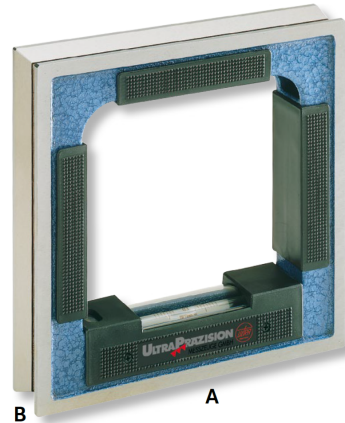

Engineer's levels ULTRA active in wooden box

Square frame, special cast-iron

100x100x27mm (0,04)

Product number: 1747101

EAN / GTIN: 4066918068798

Customs code: 90318020

Delivery method: Parcel delivery service

Weight: 0.8kg

Product description

- DIN 877
- Special cast-iron frame
- Insulated pads
- 4 measuring faces, 3 with V grooves
- Longitudinal and lateral vials

Delivered in a wooden case

! Levels for large shaft-Ø or with magnetic faces on request.

Technical Data

Size: 100x100x27mm (0,04)

Article number: 1747101

Brand: ULTRA

A x B: 100x100x27mm

Sensitivity mm/m: 0,04

Weight: 0.8kg