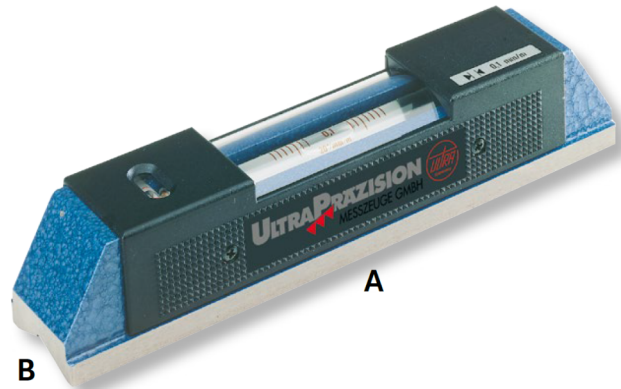

Engineer's levels ULTRA active in wooden box
Horizontal model, special cast-iron
250x42mm (0,1)

Product number: 1741103

EAN / GTIN: 4066918068538

Customs code: 90318020

Delivery method: Parcel delivery service

Weight: 1.7kg

Product description

- DIN 877
- Special cast-iron base
- Insulated pads
- 1 V base
- Longitudinal and lateral vials

Delivered in a wooden case

! Levels for large shaft-Ø or with magnetic surfaces on request.

Technical Data

Size: 250x42mm (0,1)

Article number: 1741103

Brand: ULTRA

A x B: 250mm

Sensitivity mm/m: 0,1

Weight: 1.7kg