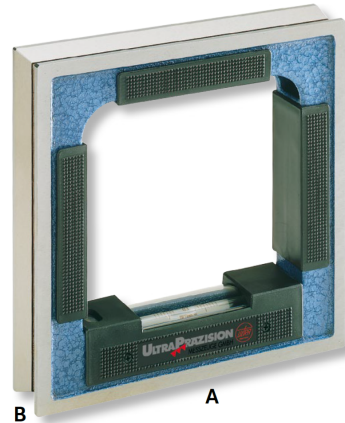

### Square frame, special cast-iron

### 100x100x27mm (0,3)

**Product number:** 1745101

**EAN / GTIN:** 4066918068712

**Customs code:** 90318020

**Delivery method:** Parcel delivery service

**Weight:** 0.8kg

## Product description

- DIN 877
- Special cast-iron frame
- Insulated pads
- 4 measuring faces, 3 with V grooves
- Longitudinal and lateral vials

**Delivered in a wooden case**

**! Levels for large shaft-Ø or with magnetic faces on request.**