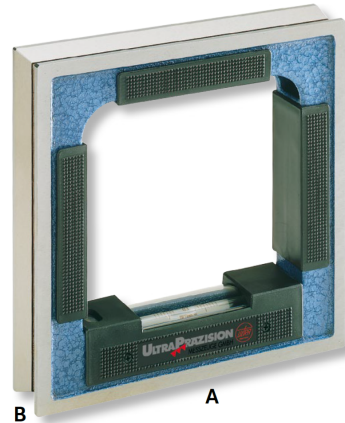

Engineer's levels ULTRA active in wooden box

Square frame, special cast-iron

100x100x27mm (0,3)

Product number: 1745101

EAN / GTIN: 4066918068712

Customs code: 90318020

Delivery method: Parcel delivery service

Weight: 0.8kg

Product description

- DIN 877
- Special cast-iron frame
- Insulated pads
- 4 measuring faces, 3 with V grooves
- Longitudinal and lateral vials

Delivered in a wooden case

! Levels for large shaft-Ø or with magnetic faces on request.

Technical Data

Size: 100x100x27mm (0,3)

Article number: 1745101

Brand: ULTRA

A x B: 100x100x27mm

Sensitivity mm/m: 0,3

Weight: 0.8kg