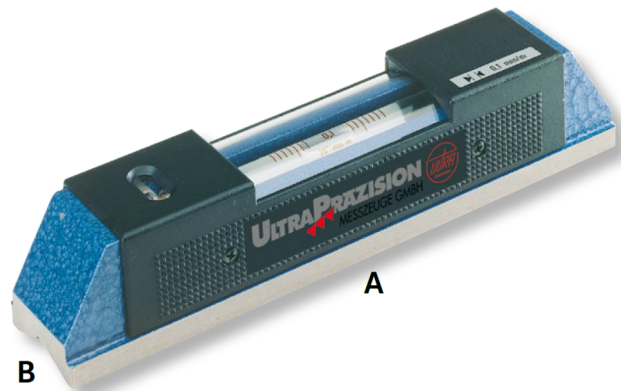

Engineer's levels ULTRA active in wooden box
Horizontal model, special cast-iron
160x42mm (0,3)

Product number: 1740101

EAN / GTIN: 4066918068453

Customs code: 90318020

Delivery method: Parcel delivery service

Weight: 1.1kg

Product description

- DIN 877
- Special cast-iron base
- Insulated pads
- 1 V base
- Longitudinal and lateral vials

Delivered in a wooden case

! Levels for large shaft-Ø or with magnetic surfaces on request.

Technical Data

Size: 160x42mm (0,3)

Article number: 1740101

Brand: ULTRA

A x B: 160mm

Sensitivity mm/m: 0,3

Weight: 1.1kg