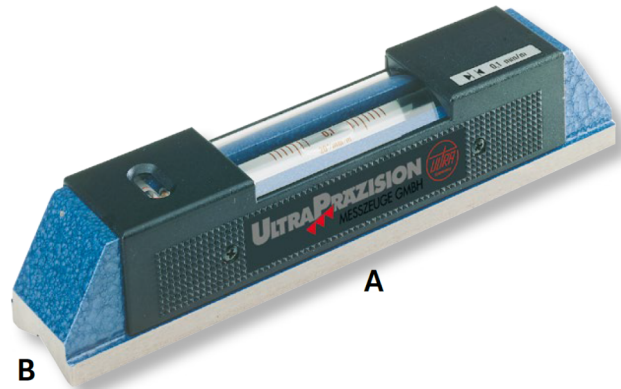

Engineer's levels ULTRA active in wooden box
Horizontal model, special cast-iron
160x42mm (0,3)

Product number: 1740101

EAN / GTIN: 4066918068453

Customs code: 90318020

Delivery method: Parcel delivery service

Weight: 1.1kg

Product description

- DIN 877
- Special cast-iron base
- Insulated pads
- 1 V base
- Longitudinal and lateral vials

Delivered in a wooden case

! Levels for large shaft-Ø or with magnetic surfaces on request.

Technical Data

Size: 160x42mm (0,3)

Article number: 1740101

Brand: ULTRA

A x B: 160mm

Sensitivity mm/m: 0,3

Weight: 1.1kg