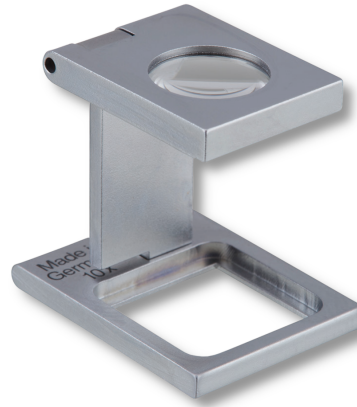

Linen testers satin chrome brass frame

10x Ø14,5mm

Product number: 2161102

EAN / GTIN: 4066918089380

Customs code: 90138080

Delivery method: Parcel delivery service

Weight: 0.05kg

Product description

- Biconvex silicate lens
- Satin chrome brass frame

Delivered in individual packages

Technical Data

Size: 10x
Ø14,5mm

Article number: 2161102

Brand: ULTRA

Cut-out: 15x15mm

Lenses-Ø: 14,5mm

Magnification: 10x

Weight: 0.05kg