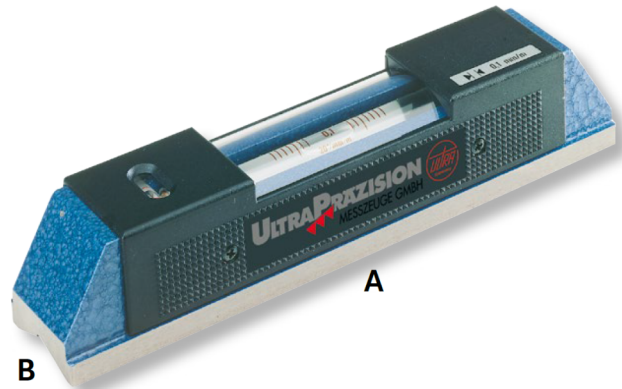

Engineer's levels ULTRA active in wooden box
Horizontal model, special cast-iron
300x51mm (0,01)

Product number: 1744104

EAN / GTIN: 4066918068699

Customs code: 90318020

Delivery method: Parcel delivery service

Weight: 2.3kg

Product description

- DIN 877
- Special cast-iron base
- Insulated pads
- 1 V base
- Longitudinal and lateral vials

Delivered in a wooden case

! Levels for large shaft-Ø or with magnetic surfaces on request.

Technical Data

Size: 300x51mm (0,01)

Article number: 1744104

Brand: ULTRA

A x B: 300mm

Sensitivity mm/m: 0,01

Weight: 2.3kg