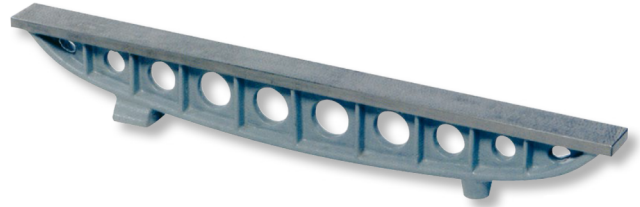

Straightedges, special cast iron

1000x50mm GG-1

Product number: 1667103

EAN / GTIN: 4066918064721

Customs code: 90172039

Delivery method: Parcel delivery service

Weight: 17kg

Product description

- DIN 876
- With lightening holes

Delivered in individual packages

1666 1..: Grade 0

1667 1..: Grade 1

! Other sizes and higher accuracy grades on [request](#).

Technical Data

Size: 1000x50mm GG-1

Article number: 1667103

Brand: ULTRA

Dimension: 1000x50mm

Flatness: 0,02mm

Grade: 1

Weight: 17kg