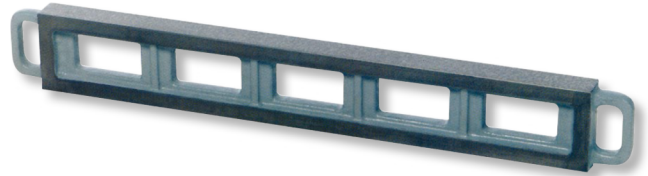

## Straightedges, special cast iron

### 1000x56x140mm GG-1

**Product number:** 1673103

**EAN / GTIN:** 4066918065148

**Customs code:** 90172039

**Delivery method:** Truck freight

**Weight:** 27kg

### Product description

- DIN 876
- With lightening holes
- 2 handles
- 2 longitudinal surfaces plane parallel-machined

### Technical Data

**Size:** 1000x56x140mm GG-1

**Article number:** 1673103

**Brand:** ULTRA

**Dimension:** 1000x56x140mm

**Grade:** 1

**Parallelism:** 0,02mm

**Weight:** 27kg