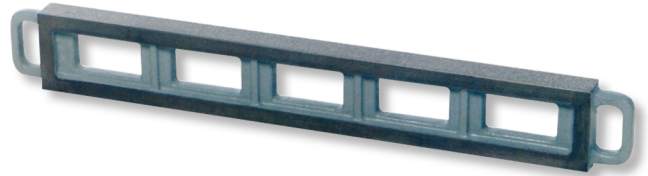

Straightedges, special cast iron

1000x56x140mm GG-1

Product number: 1673103

EAN / GTIN: 4066918065148

Customs code: 90172039

Delivery method: Truck freight

Weight: 27kg

Product description

- DIN 876
- With lightening holes
- 2 handles
- 2 longitudinal surfaces plane parallel-machined

Delivered in individual packages

1672 1..: Grade 0

1673 1..: Grade 1

1668 5..: Storage box

! Other sizes and higher accuracy grades on [request](#).

Technical Data

Size: 1000x56x140mm GG-1

Article number: 1673103

Brand: ULTRA

Dimension: 1000x56x140mm

Grade: 1

Parallelism: 0,02mm

Weight: 27kg