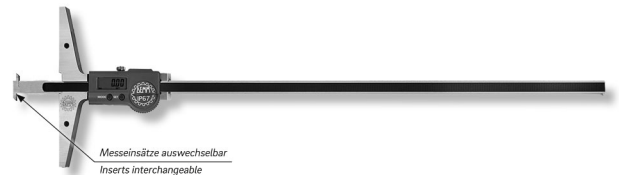

**Digital depth calipers DIGI ECO R/L BRIDGE inox in box  
with interchangeable measuring insert  
300x150/0,01mm IP67**

**Product number:** 1853203  
**EAN / GTIN:** 4066918071729  
**Manufacturer number:** 00127  
**Customs code:** 90173000  
**Delivery method:** Parcel delivery service  
**Weight:** 0.43kg

## Product description

- Works standard
- Protection class IP67, Sylvac System
- Locking screw
- Bar cross section 12x4mm
- Hardened stainless steel
- Large LCD display

**Delivered in a case including measuring insert PRA No. 1853901**

### Functions:

- On/Off
- Auto-On by sliding
- mm/inch commutation
- Zero setting at any position
- ABS function (fixed 0 point)
- Absolute system
- Preset function  $\pm$
- Hold function
- Data output Proximity

## Technical Data

<b>Size:</b>	300x150/0,01mm IP67
<b>Article number:</b>	1853203
<b>Brand:</b>	DEMM
<b>Manufacturer number:</b>	00127
<b>Accuracy:</b>	0,03mm
<b>Bar cross section:</b>	12x4mm
<b>Bridge length:</b>	150mm
<b>Data output:</b>	Proximity
<b>Locking screw:</b>	Yes
<b>Material stainless steel:</b>	Hardened
<b>Measuring insert:</b>	Interchangeable
<b>Measuring range:</b>	300mm / 12 inch
<b>Protection class:</b>	IP67
<b>Reading:</b>	0,01mm / .0005 inch
<b>Weight:</b>	0.43kg