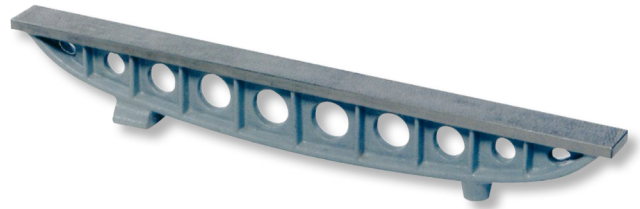

Straightedges, special cast iron

1000x50mm GG-0

Product number: 1666103

EAN / GTIN: 4066918064653

Customs code: 90172039

Delivery method: Parcel delivery service

Weight: 17kg

Product description

- DIN 876
- With lightening holes

Delivered in individual packages

1666 1..: Grade 0

1667 1..: Grade 1

! Other sizes and higher accuracy grades on [request](#).

Technical Data

Size: 1000x50mm GG-0

Article number: 1666103

Brand: ULTRA

Dimension: 1000x50mm

Flatness: 0,008mm

Grade: 0

Weight: 17kg