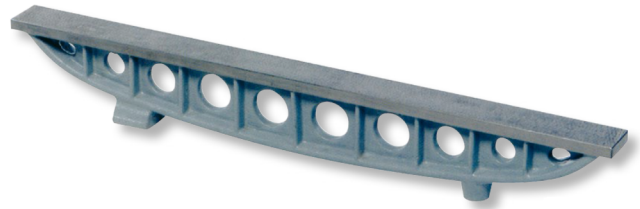

## Straightedges, special cast iron

### 1000x50mm GG-0

**Product number:** 1666103

**EAN / GTIN:** 4066918064653

**Customs code:** 90172039

**Delivery method:** Parcel delivery service

**Weight:** 17kg

### Product description

- DIN 876
- With lightening holes

### Technical Data

**Size:** 1000x50mm GG-0

**Article number:** 1666103

**Brand:** ULTRA

**Dimension:** 1000x50mm

**Flatness:** 0,008mm

**Grade:** 0

**Weight:** 17kg