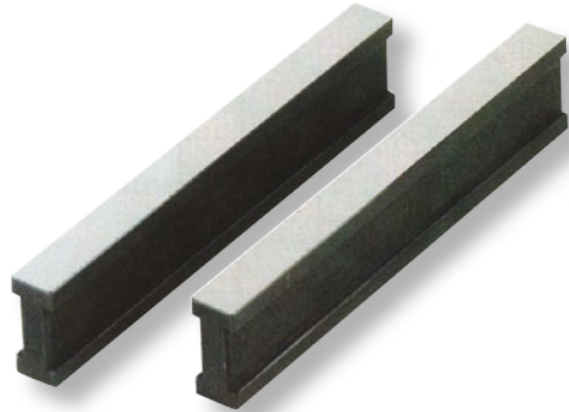

Flat jaw (pair)

Inner and outer measurements

125x20x9mm

Product number: 1058102

EAN / GTIN: 4066918005281

Customs code: 90178090

Delivery method: Parcel delivery service

Weight: 0.25kg

Product description

- Works standard
- Hardened special steel

Delivered in a package (pair)

Technical Data

Size: 125x20x9mm

Article number: 1058102

Brand: ULTRA

Application: Inside and outside

Material: Hardened steel

Weight: 0.25kg